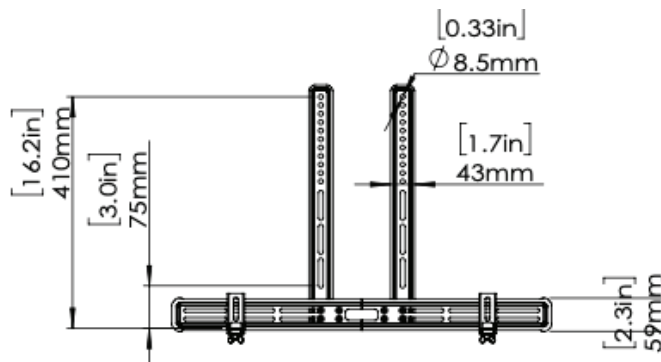

Package Specifications	PACKAGE SIZE (W x H x D)	PACKAGE WEIGHT	UPC	PACKAGE CONTENTS	UNITS IN PACKAGE
	18.77" x 5" x 2.16"	3.36 lbs.	810082201581	Product Manual, Parts	1
477mm x 129mm x 55mm	1.52 kg				

Master Carton Specifications	PACKAGE SIZE (W x H x D)	PACKAGE WEIGHT	UNITS IN CARTON	
	18.77" x 5" x 12.9"	22.63 lbs.		
477mm x 129mm x 330mm	10.29 kg			

## Product Dimensions

TV INTERFACE

3D VIEW

FULLY ASSEMBLED

WALL PLATE

SIDE VIEW