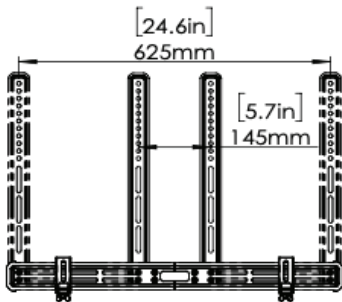

### TV Compatibility

VESA  
150x150 - 600x400 mm

**WARRANTY: 5-Year**

Product Specifications	DIMENSIONS (W x H x D)	PRODUCT WEIGHT	LOAD CAPACITY	FINISH	AVAILABLE COLORS
	26.5" x 18.0" x 4.4"	3.4 lbs.	13.2 lbs.	Powder Coating	Black
673mm x 457mm x 111mm	1.54 kg	5.98 kg			

Package Specifications	PACKAGE SIZE (W x H x D)	PACKAGE WEIGHT	UPC	PACKAGE CONTENTS	UNITS IN PACKAGE
	18.77" x 5" x 2.16"	3.36 lbs.	810082201581	Product Manual, Parts	1
477mm x 129mm x 55mm	1.52 kg				

Master Carton Specifications	PACKAGE SIZE (W x H x D)	PACKAGE WEIGHT	UNITS IN CARTON	
	18.77" x 5" x 12.9"	22.63 lbs.		
477mm x 129mm x 330mm	10.29 kg			

## Product Dimensions

TV INTERFACE

3D VIEW

FULLY ASSEMBLED

WALL PLATE

SIDE VIEW