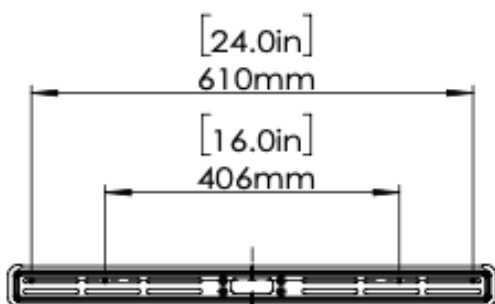

### TV Compatibility

VESA  
150x150 - 600x400 mm

**WARRANTY: 5-Year**

Product Specifications	DIMENSIONS (W x H x D)	PRODUCT WEIGHT	LOAD CAPACITY	FINISH	AVAILABLE COLORS
	26.5" x 18.0" x 4.4"	3.4 lbs.	13.2 lbs.	Powder Coating	Black
673mm x 457mm x 111mm	1.54 kg	5.98 kg			

Package Specifications	PACKAGE SIZE (W x H x D)	PACKAGE WEIGHT	UPC	PACKAGE CONTENTS	UNITS IN PACKAGE
	18.77" x 5" x 2.16"	3.36 lbs.	810082201581	Product Manual, Parts	1
477mm x 129mm x 55mm	1.52 kg				

Master Carton Specifications	PACKAGE SIZE (W x H x D)	PACKAGE WEIGHT	UNITS IN CARTON	
	18.77" x 5" x 12.9"	22.63 lbs.		
477mm x 129mm x 330mm	10.29 kg			

## Product Dimensions

TV INTERFACE

3D VIEW

FULLY ASSEMBLED

WALL PLATE

SIDE VIEW