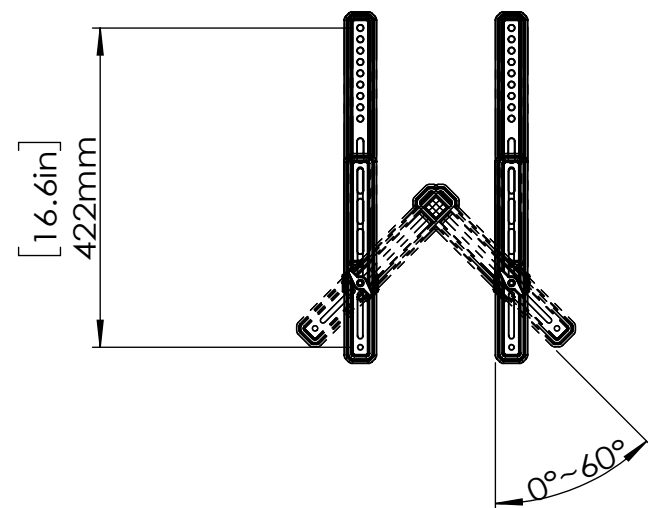

SHIP WITH

Mount Private
HDW kit

ERSB1-01

REV00

Model Number	Universal Sounbar Mount
Maximum TV Weight	15 LBS
TV Size Range	13-42"
Net Weight	2.5 LBS
Gross Weight	3.24 LBS
Product Dimension	9.45" x 6.93" x 2.24"

3-D View

RETRACT

TOP VIEW

EXTEND

RETRACT W/ HOLDER

TOP VIEW- HOLDER

EXTEND W/ HOLDER