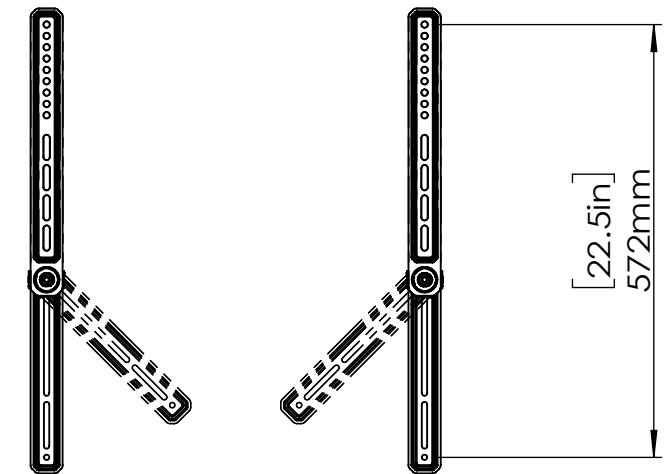

SHIP WITH

Mount Private
HDW kit

ERSB1-01

REV00

Model Number	Universal Sounbar Mount
Maximum TV Weight	15 LBS
TV Size Range	13-42"
Net Weight	2.5 LBS
Gross Weight	3.24 LBS
Product Dimension	9.45" x 6.93" x 2.24"

3-D View

RETRACT

TOP VIEW

EXTEND

RETRACT W/ HOLDER

TOP VIEW- HOLDER

EXTEND W/ HOLDER