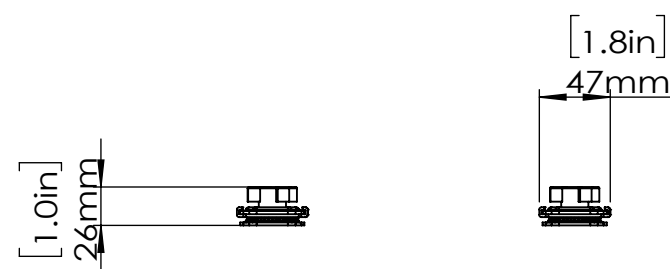

SHIP WITH

Mount Private
HDW kit

ERSB1-01

REV00

Model Number	Universal Sounbar Mount
Maximum TV Weight	15 LBS
TV Size Range	13-42"
Net Weight	2.5 LBS
Gross Weight	3.24 LBS
Product Dimension	9.45" x 6.93" x 2.24"

3-D View

RETRACT

TOP VIEW

EXTEND

RETRACT W/ HOLDER

TOP VIEW- HOLDER

EXTEND W/ HOLDER