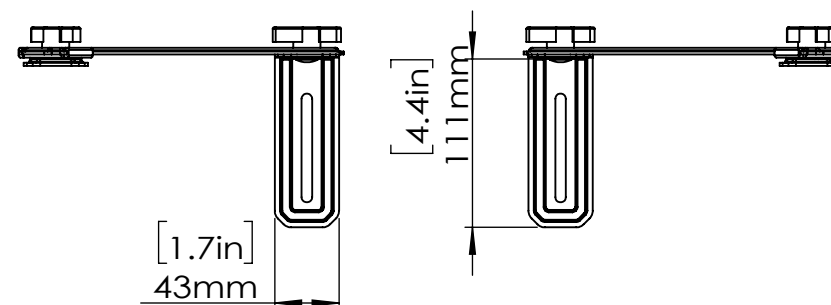

SHIP WITH

Mount Private
HDW kit

ERSB1-01

REV00

Model Number	Universal Sounbar Mount
Maximum TV Weight	15 LBS
TV Size Range	13-42"
Net Weight	2.5 LBS
Gross Weight	3.24 LBS
Product Dimension	9.45" x 6.93" x 2.24"

3-D View

RETRACT

TOP VIEW

EXTEND

RETRACT W/ HOLDER

TOP VIEW- HOLDER

EXTEND W/ HOLDER