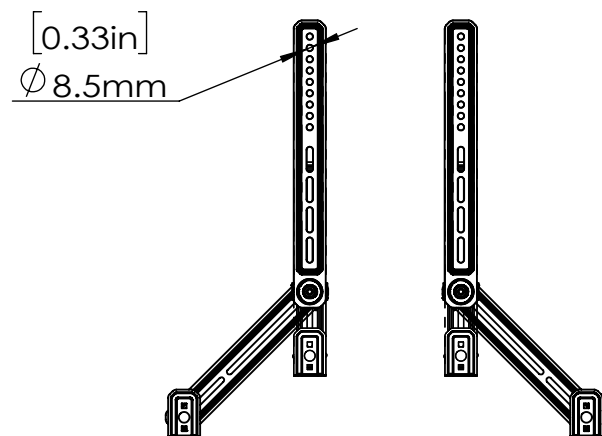

SHIP WITH

Mount Private
HDW kit

ERSB1-01

REV00

Model Number	Universal Sounbar Mount
Maximum TV Weight	15 LBS
TV Size Range	13-42"
Net Weight	2.5 LBS
Gross Weight	3.24 LBS
Product Dimension	9.45" x 6.93" x 2.24"

3-D View

RETRACT

TOP VIEW

EXTEND

RETRACT W/ HOLDER

TOP VIEW- HOLDER

EXTEND W/ HOLDER