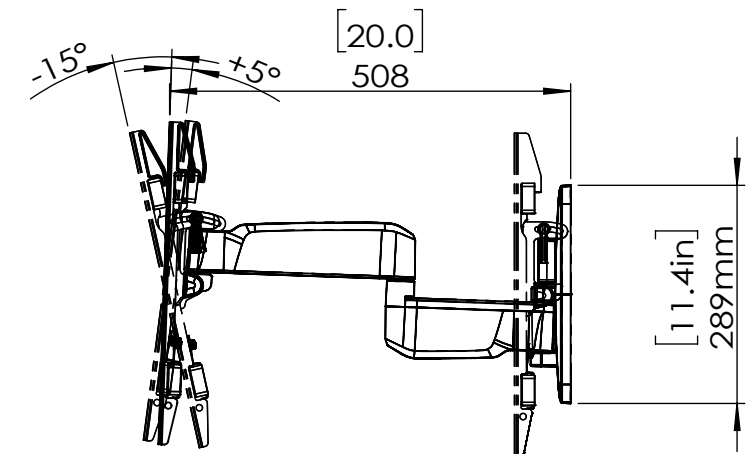

TV INTERFACE

VESA:100x100
to 400x400

800-02077-xx REV00

Model Number	ERMMM8
Maximum TV Weight	75 LBS
TV Size Range	32-65"
Net Weight	8.36 LBS
Gross Weight	10.78 LBS
Product Dimension	20.6" x 16.8" x 2.9"

3-D View

WALL PLATE

TOP VIEW

SIDE VIEW - TILTING

LEVEL ADJUSTMENT

TOP VIEW-SWIVEL

SHIP WITH