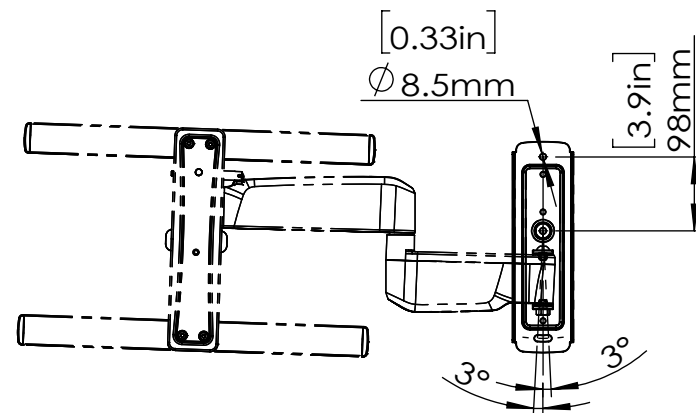

TV INTERFACE

VESA:100x100
to 400x400

800-02077-xx REV00

Model Number	ERMMM8
Maximum TV Weight	75 LBS
TV Size Range	32-65"
Net Weight	8.36 LBS
Gross Weight	10.78 LBS
Product Dimension	20.6" x 16.8" x 2.9"

3-D View

WALL PLATE

TOP VIEW

SIDE VIEW - TILTING

LEVEL ADJUSTMENT

TOP VIEW-SWIVEL

SHIP WITH