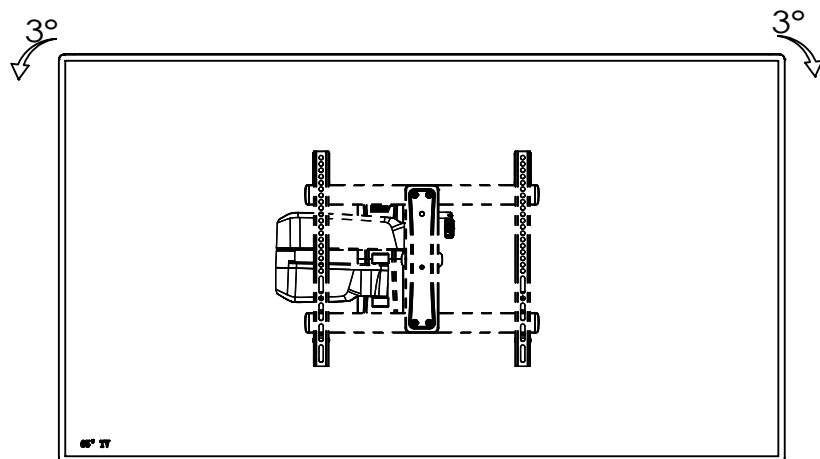

3-D View

WALL PLATE

TOP VIEW

SIDE VIEW - TILTING

LEVEL ADJUSTMENT

TOP VIEW-SWIVEL

SHIP WITH