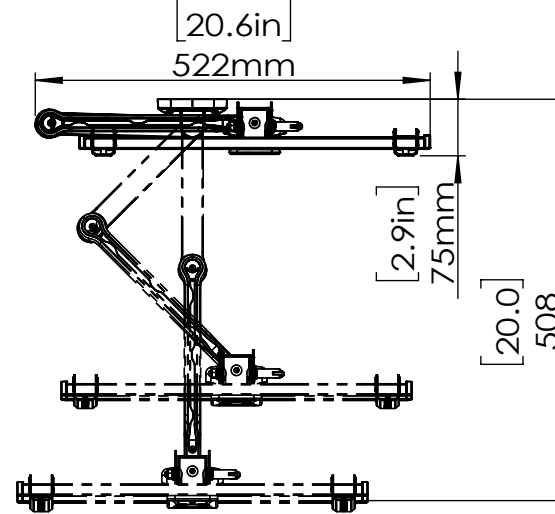

TV INTERFACE

VESA:100x100
to 400x400

800-02077-xx REV00

Model Number	ERMMM8
Maximum TV Weight	75 LBS
TV Size Range	32-65"
Net Weight	8.36 LBS
Gross Weight	10.78 LBS
Product Dimension	20.6" x 16.8" x 2.9"

3-D View

WALL PLATE

TOP VIEW

SIDE VIEW - TILTING

LEVEL ADJUSTMENT

TOP VIEW-SWIVEL

SHIP WITH