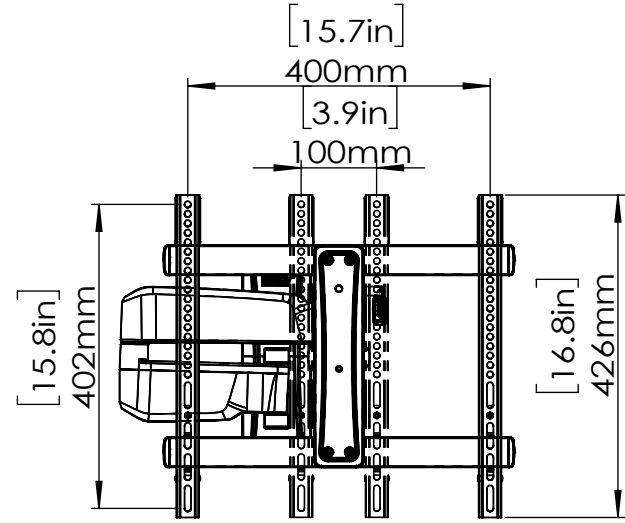

TV INTERFACE

VESA:100x100
to 400x400

800-02077-xx REV00

Model Number	ERMMM8
Maximum TV Weight	75 LBS
TV Size Range	32-65"
Net Weight	8.36 LBS
Gross Weight	10.78 LBS
Product Dimension	20.6" x 16.8" x 2.9"

3-D View

WALL PLATE

TOP VIEW

SIDE VIEW - TILTING

LEVEL ADJUSTMENT

TOP VIEW-SWIVEL

SHIP WITH