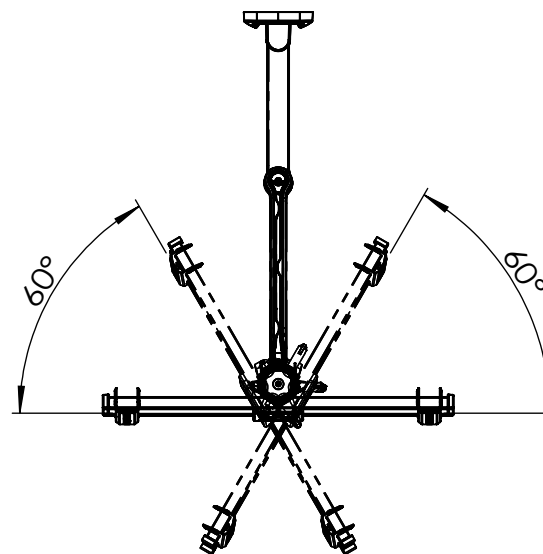

TV INTERFACE

VESA:100x100
to 400x400

800-02077-xx REV00

Model Number	ERMMM8
Maximum TV Weight	75 LBS
TV Size Range	32-65"
Net Weight	8.36 LBS
Gross Weight	10.78 LBS
Product Dimension	20.6" x 16.8" x 2.9"

3-D View

WALL PLATE

TOP VIEW

SIDE VIEW - TILTING

LEVEL ADJUSTMENT

TOP VIEW-SWIVEL

SHIP WITH