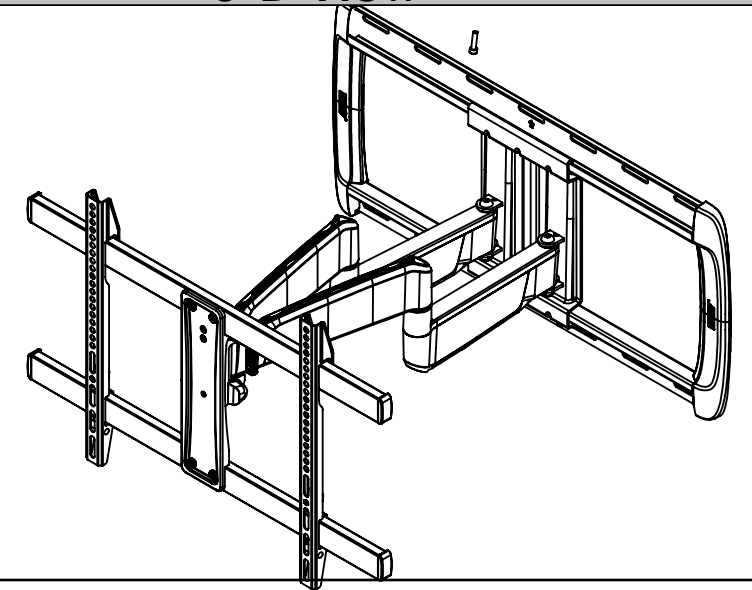

TV INTERFACE

VESA: 150x100 to 600x400

800-02085-xx REV00

Model Number	ERMML5
Maximum TV Weight	132 LBS
TV Size Range	42-90"
Net Weight	22.26 LBS
Gross Weight	26.91 LBS
Product Dimension	29.1" x 16.8" x 3"

3-D View

WALL PLATE

TOP VIEW

SIDE VIEW - TILTING

LEVEL ADJUSTMENT

TOP VIEW-SWIVEL

SHIP WITH