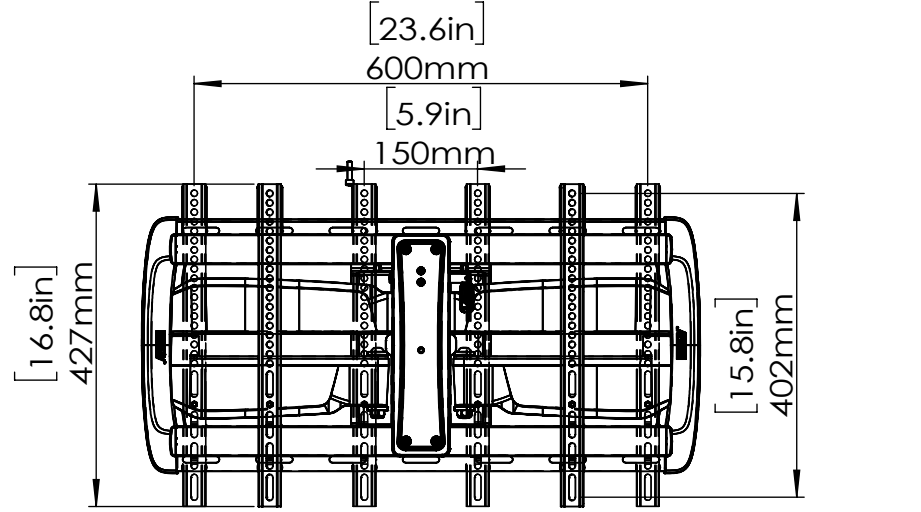

TV INTERFACE

VESA: 150x100 to 600x400

800-02085-xx REV00

Model Number	ERMML5
Maximum TV Weight	132 LBS
TV Size Range	42-90"
Net Weight	22.26 LBS
Gross Weight	26.91 LBS
Product Dimension	29.1" x 16.8" x 3"

3-D View

WALL PLATE

TOP VIEW

SIDE VIEW - TILTING

LEVEL ADJUSTMENT

TOP VIEW-SWIVEL

SHIP WITH