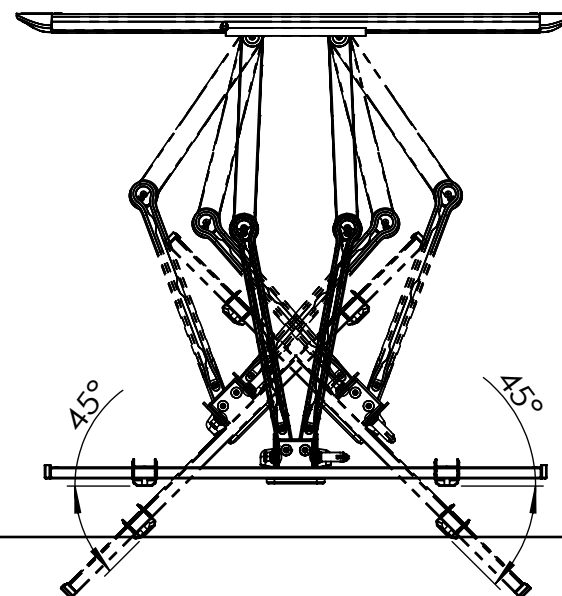

TV INTERFACE

VESA: 150x100 to 600x400

800-02085-xx REV00

Model Number	ERMML5
Maximum TV Weight	132 LBS
TV Size Range	42-90"
Net Weight	22.26 LBS
Gross Weight	26.91 LBS
Product Dimension	29.1" x 16.8" x 3"

3-D View

WALL PLATE

TOP VIEW

SIDE VIEW - TILTING

LEVEL ADJUSTMENT

TOP VIEW-SWIVEL

SHIP WITH