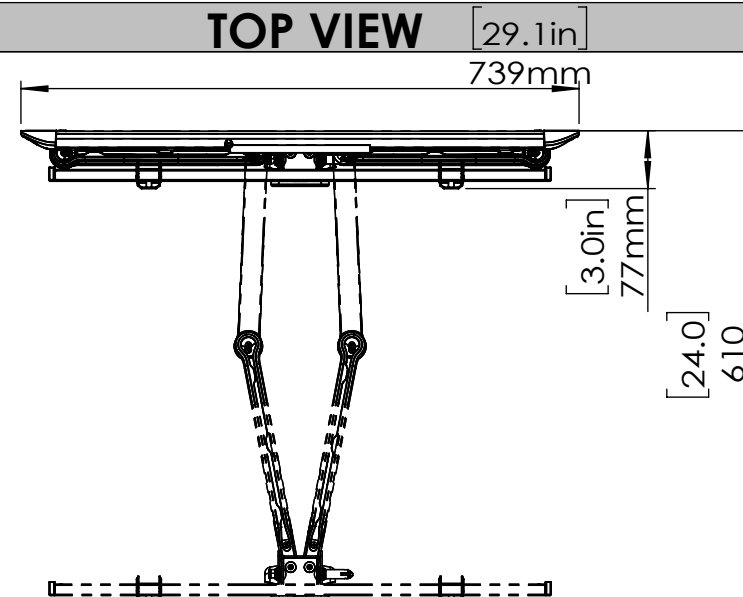

TV INTERFACE

VESA: 150x100 to 600x400

800-02085-xx REV00

Model Number	ERMML5
Maximum TV Weight	132 LBS
TV Size Range	42-90"
Net Weight	22.26 LBS
Gross Weight	26.91 LBS
Product Dimension	29.1" x 16.8" x 3"

3-D View

WALL PLATE

TOP VIEW

SIDE VIEW - TILTING

LEVEL ADJUSTMENT

TOP VIEW-SWIVEL

SHIP WITH