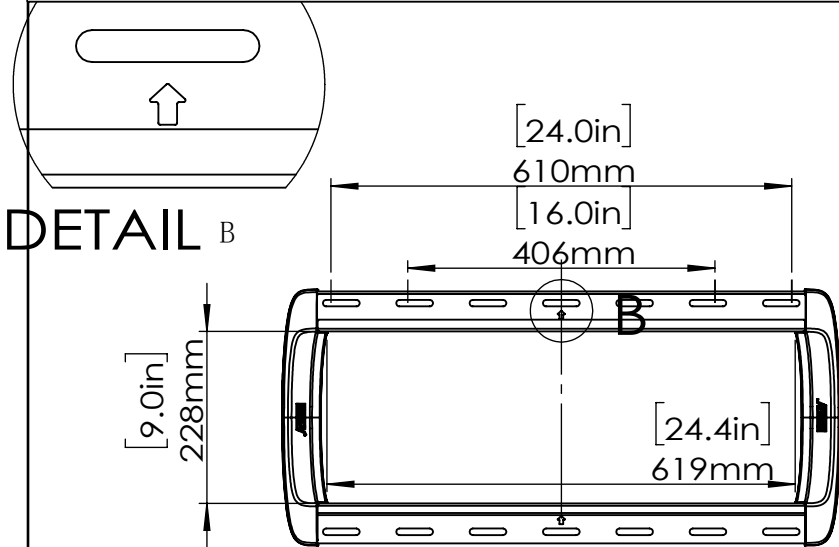

TV INTERFACE

VESA: 150x100 to 600x400

800-02085-xx REV00

Model Number	ERMML5
Maximum TV Weight	132 LBS
TV Size Range	42-90"
Net Weight	22.26 LBS
Gross Weight	26.91 LBS
Product Dimension	29.1" x 16.8" x 3"

3-D View

WALL PLATE

TOP VIEW

SIDE VIEW - TILTING

LEVEL ADJUSTMENT

TOP VIEW-SWIVEL

SHIP WITH