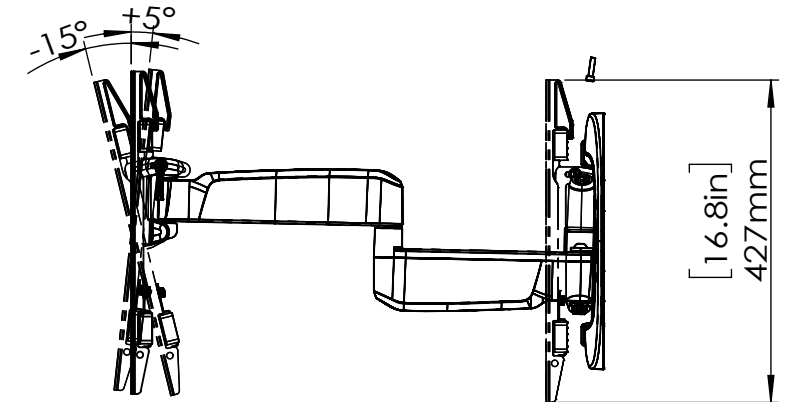

TV INTERFACE

VESA: 150x100 to 600x400

800-02085-xx REV00

Model Number	ERMML5
Maximum TV Weight	132 LBS
TV Size Range	42-90"
Net Weight	22.26 LBS
Gross Weight	26.91 LBS
Product Dimension	29.1" x 16.8" x 3"

3-D View

WALL PLATE

TOP VIEW

SIDE VIEW - TILTING

LEVEL ADJUSTMENT

TOP VIEW-SWIVEL

SHIP WITH