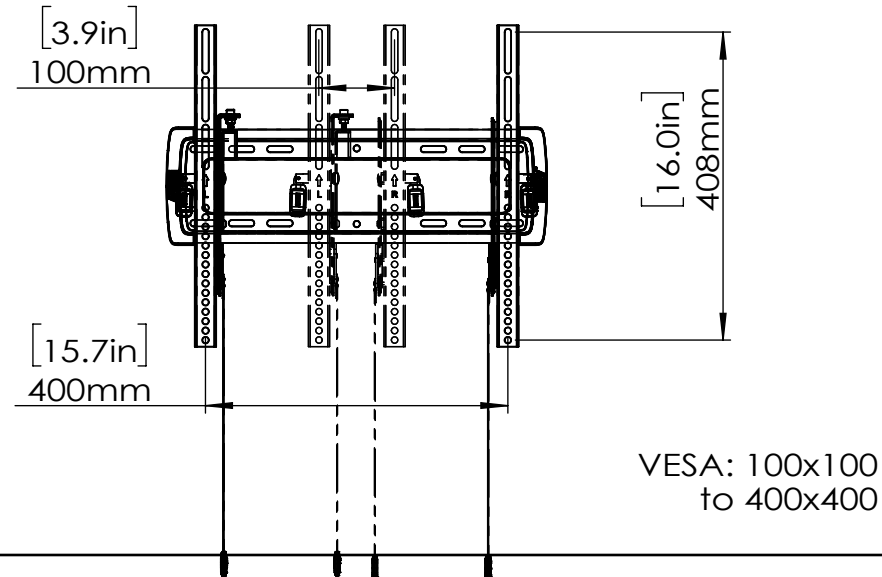

## Technical Drawing

REV 00

|                   |                      |
|-------------------|----------------------|
| Model Number      | ERMTM6-01            |
| Maximum TV Weight | 88 LBS               |
| TV Size Range     | 32-65"               |
| Net Weight        | 4.14 LBS             |
| Gross Weight      | 6.0 LBS              |
| Product Dimension | 19.8" x 16.7" x 2.4" |

### 3-D View