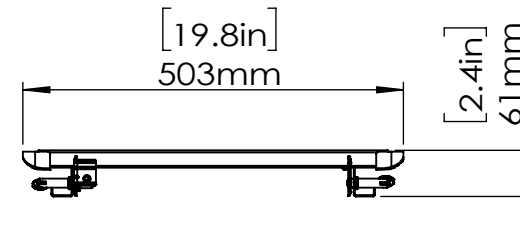

TV INTERFACE

Technical Drawing

REV 00

Model Number	ERMTM6-01
Maximum TV Weight	88 LBS
TV Size Range	32-65"
Net Weight	4.14 LBS
Gross Weight	6.0 LBS
Product Dimension	19.8" x 16.7" x 2.4"

THE INFORMATION CONTAINED IN THIS DRAWING IS THE CONFIDENTIAL AND PROPERTY OF SHENZHEN BESTQI INNOVATION TECHNOLOGY CO.,LTD. ANY REPRODUCTION OR DISCLOSED WITHOUT THE WRITTEN PERMISSION OF BSQ IS PROHIBITED.

3-D View

WALL PLATE

TOP VIEW

SIDE VIEW - TILTING

LEVEL ADJUSTMENT

SHIP WITH