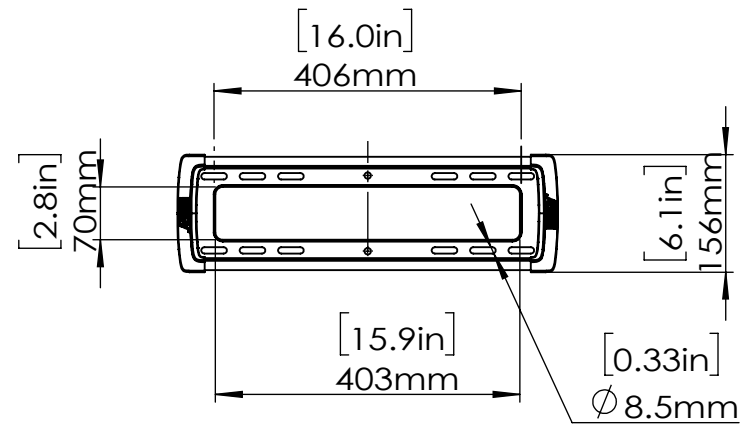

TV INTERFACE

Technical Drawing

REV 00

Model Number	ERMTM6-01
Maximum TV Weight	88 LBS
TV Size Range	32-65"
Net Weight	4.14 LBS
Gross Weight	6.0 LBS
Product Dimension	19.8" x 16.7" x 2.4"

THE INFORMATION CONTAINED IN THIS DRAWING IS THE CONFIDENTIAL AND PROPERTY OF SHENZHEN BESTQI INNOVATION TECHNOLOGY CO.,LTD. ANY REPRODUCTION OR DISCLOSED WITHOUT THE WRITTEN PERMISSION OF BSQ IS PROHIBITED.

3-D View

WALL PLATE

TOP VIEW

SIDE VIEW - TILTING

LEVEL ADJUSTMENT

SHIP WITH