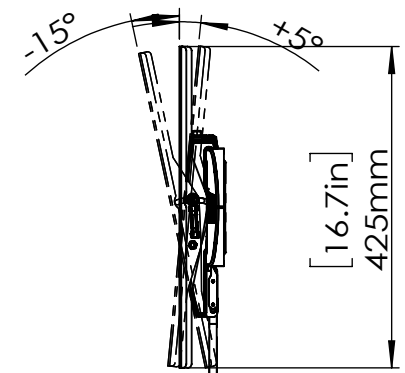

## Technical Drawing

REV 00

|                   |                      |
|-------------------|----------------------|
| Model Number      | ERMTM6-01            |
| Maximum TV Weight | 88 LBS               |
| TV Size Range     | 32-65"               |
| Net Weight        | 4.14 LBS             |
| Gross Weight      | 6.0 LBS              |
| Product Dimension | 19.8" x 16.7" x 2.4" |

### 3-D View

### WALL PLATE

### SIDE VIEW - TILTING