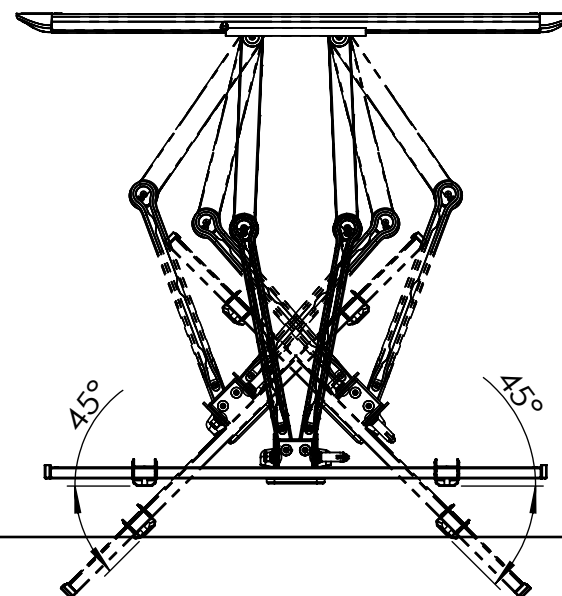

TV INTERFACE

Technical Drawing REV00

Model Number	ERMML6-01
Maximum TV Weight	132 LBS
TV Size Range	42-90"
Net Weight	22.26 LBS
Gross Weight	26.91 LBS
Product Dimension	29.1" x 16.8" x 3"

THE INFORMATION CONTAINED IN THIS DRAWING IS THE CONFIDENTIAL AND PROPERTY OF SHENZHEN BESTQI INNOVATION TECHNOLOGY CO.,LTD. ANY REPRODUCTION OR DISCLOSED WITHOUT THE WRITTEN PERMISSION OF BSQ IS PROHIBITED.

3-D View

WALL PLATE

TOP VIEW

SIDE VIEW - TILTING

LEVEL ADJUSTMENT

TOP VIEW-SWIVEL

SHIP WITH