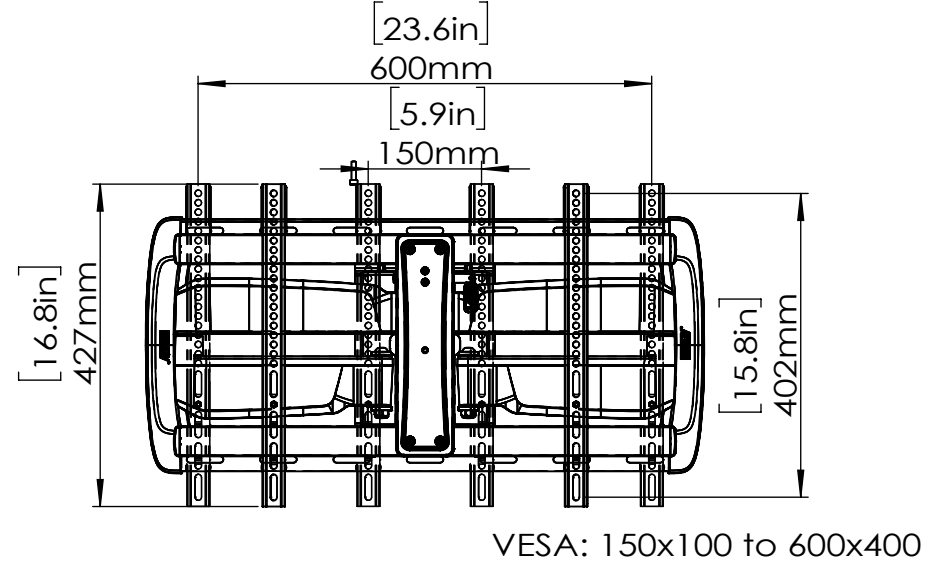

TV INTERFACE

Technical Drawing REV00

Model Number	ERMML6-01
Maximum TV Weight	132 LBS
TV Size Range	42-90"
Net Weight	22.26 LBS
Gross Weight	26.91 LBS
Product Dimension	29.1" x 16.8" x 3"

THE INFORMATION CONTAINED IN THIS DRAWING IS THE CONFIDENTIAL AND PROPERTY OF SHENZHEN BESTQI INNOVATION TECHNOLOGY CO.,LTD. ANY REPRODUCTION OR DISCLOSED WITHOUT THE WRITTEN PERMISSION OF BSQ IS PROHIBITED.

3-D View

WALL PLATE

TOP VIEW

SIDE VIEW - TILTING

LEVEL ADJUSTMENT

TOP VIEW-SWIVEL

SHIP WITH