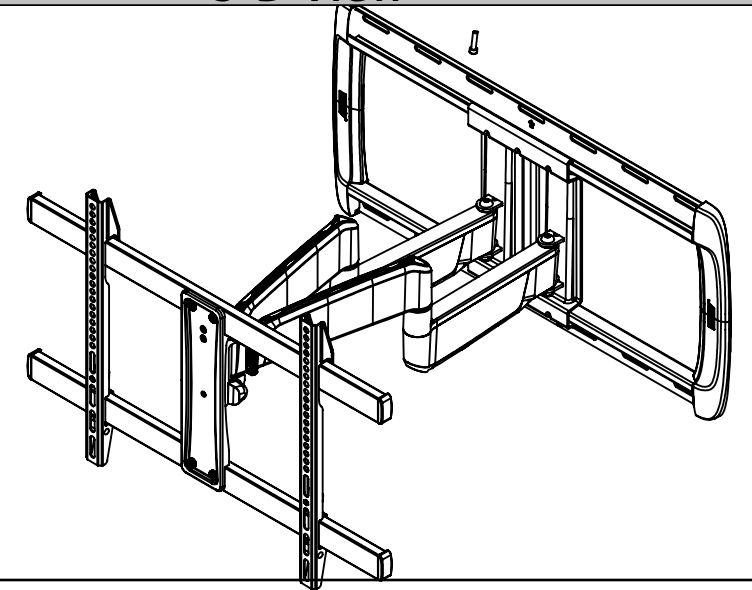

TV INTERFACE

Technical Drawing REV00

Model Number	ERMML6-01
Maximum TV Weight	132 LBS
TV Size Range	42-90"
Net Weight	22.26 LBS
Gross Weight	26.91 LBS
Product Dimension	29.1" x 16.8" x 3"

THE INFORMATION CONTAINED IN THIS DRAWING IS THE CONFIDENTIAL AND PROPERTY OF SHENZHEN BESTQI INNOVATION TECHNOLOGY CO.,LTD. ANY REPRODUCTION OR DISCLOSED WITHOUT THE WRITTEN PERMISSION OF BSQ IS PROHIBITED.

3-D View

WALL PLATE

TOP VIEW

SIDE VIEW - TILTING

LEVEL ADJUSTMENT

TOP VIEW-SWIVEL

SHIP WITH