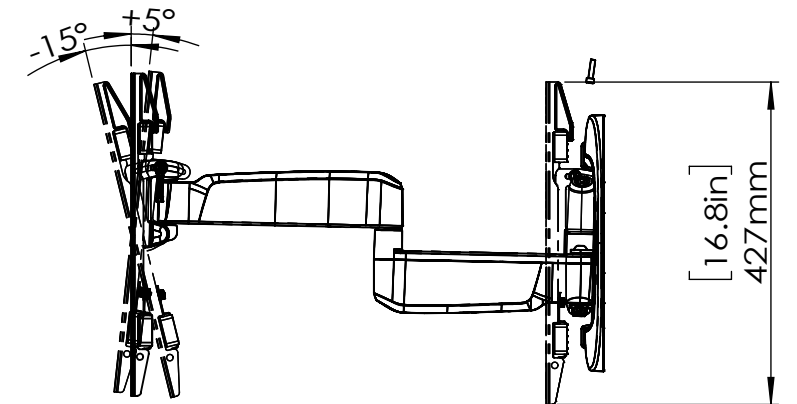

TV INTERFACE

Technical Drawing REV00

Model Number	ERMML6-01
Maximum TV Weight	132 LBS
TV Size Range	42-90"
Net Weight	22.26 LBS
Gross Weight	26.91 LBS
Product Dimension	29.1" x 16.8" x 3"

THE INFORMATION CONTAINED IN THIS DRAWING IS THE CONFIDENTIAL AND PROPERTY OF SHENZHEN BESTQI INNOVATION TECHNOLOGY CO.,LTD. ANY REPRODUCTION OR DISCLOSED WITHOUT THE WRITTEN PERMISSION OF BSQ IS PROHIBITED.

3-D View

WALL PLATE

TOP VIEW

SIDE VIEW - TILTING

LEVEL ADJUSTMENT

TOP VIEW-SWIVEL

SHIP WITH