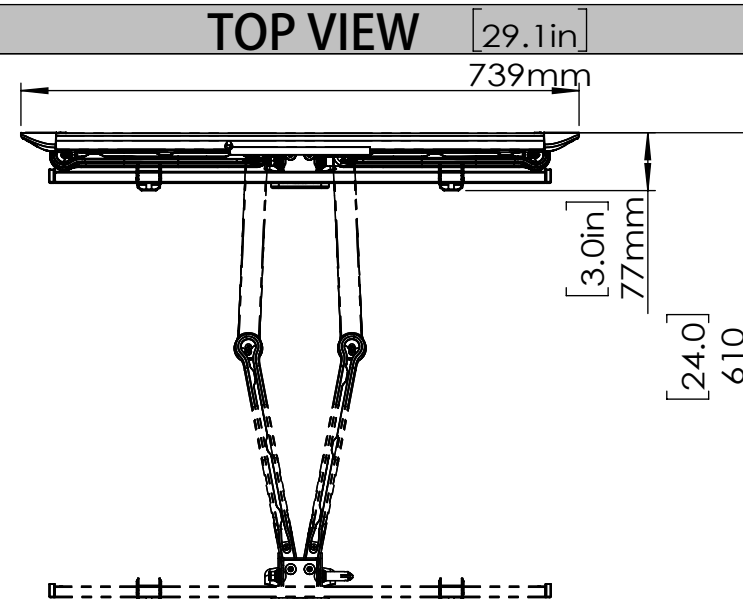

TV INTERFACE

Technical Drawing REV00

Model Number	ERMML6-01
Maximum TV Weight	132 LBS
TV Size Range	42-90"
Net Weight	22.26 LBS
Gross Weight	26.91 LBS
Product Dimension	29.1" x 16.8" x 3"

THE INFORMATION CONTAINED IN THIS DRAWING IS THE CONFIDENTIAL AND PROPERTY OF SHENZHEN BESTQI INNOVATION TECHNOLOGY CO.,LTD. ANY REPRODUCTION OR DISCLOSED WITHOUT THE WRITTEN PERMISSION OF BSQ IS PROHIBITED.

3-D View

WALL PLATE

TOP VIEW

SIDE VIEW - TILTING

LEVEL ADJUSTMENT

TOP VIEW-SWIVEL

SHIP WITH