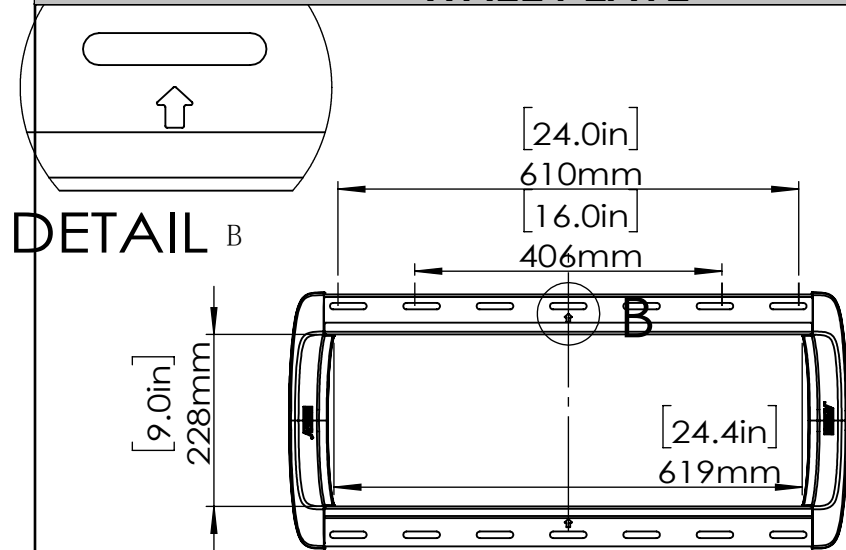

TV INTERFACE

Technical Drawing REV00

Model Number	ERMML6-01
Maximum TV Weight	132 LBS
TV Size Range	42-90"
Net Weight	22.26 LBS
Gross Weight	26.91 LBS
Product Dimension	29.1" x 16.8" x 3"

THE INFORMATION CONTAINED IN THIS DRAWING IS THE CONFIDENTIAL AND PROPERTY OF SHENZHEN BESTQI INNOVATION TECHNOLOGY CO.,LTD. ANY REPRODUCTION OR DISCLOSED WITHOUT THE WRITTEN PERMISSION OF BSQ IS PROHIBITED.

3-D View

WALL PLATE

TOP VIEW

SIDE VIEW - TILTING

LEVEL ADJUSTMENT

TOP VIEW-SWIVEL

SHIP WITH