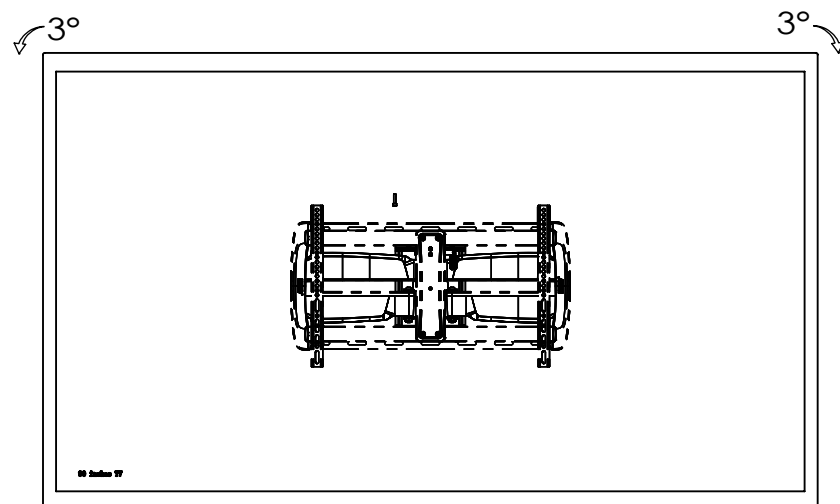

TV INTERFACE

Technical Drawing REV00

Model Number	ERMML6-01
Maximum TV Weight	132 LBS
TV Size Range	42-90"
Net Weight	22.26 LBS
Gross Weight	26.91 LBS
Product Dimension	29.1" x 16.8" x 3"

THE INFORMATION CONTAINED IN THIS DRAWING IS THE CONFIDENTIAL AND PROPERTY OF SHENZHEN BESTQI INNOVATION TECHNOLOGY CO.,LTD. ANY REPRODUCTION OR DISCLOSED WITHOUT THE WRITTEN PERMISSION OF BSQ IS PROHIBITED.

3-D View

WALL PLATE

TOP VIEW

SIDE VIEW - TILTING

LEVEL ADJUSTMENT

TOP VIEW-SWIVEL

SHIP WITH