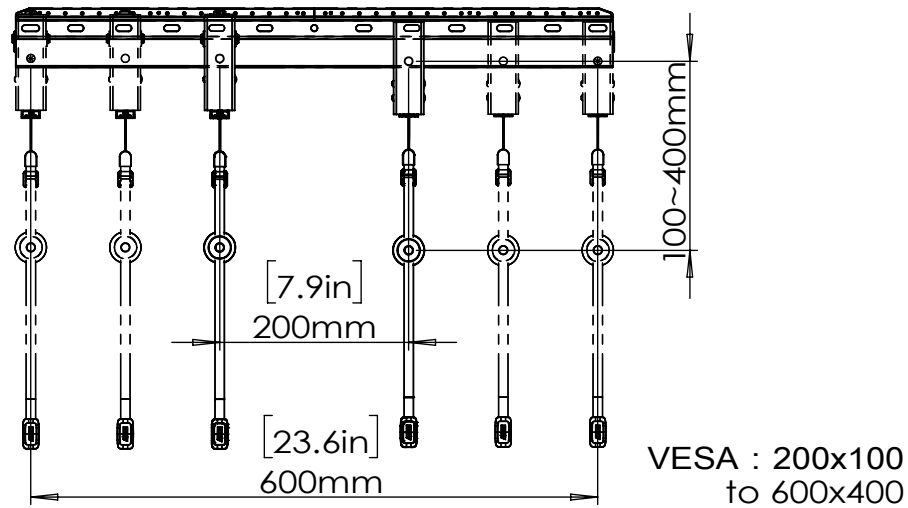

TV INTERFACE

Technical drawing

REV 00

Model Number	ERMLL3-01
Maximum TV Weight	135 LBS
TV Size Range	42-90"
Net Weight	3.08 LBS
Gross Weight	4.67 LBS
Product Dimension	25.0" x 4.3" x 1.7"

THE INFORMATION CONTAINED IN THIS DRAWING IS THE CONFIDENTIAL AND PROPERTY OF SHENZHEN BESTQI INNOVATION TECHNOLOGY CO.,LTD. ANY REPRODUCTION OR DISCLOSED WITHOUT THE WRITTEN PERMISSION OF PRIME IS PROHIBITED.

3-D View

WALL PLATE

TOP VIEW

SIDE VIEW

LEVEL ADJUSTMENT

135 lbs(wood stud, concrete)
100 lbs (drywall)

SHIP WITH