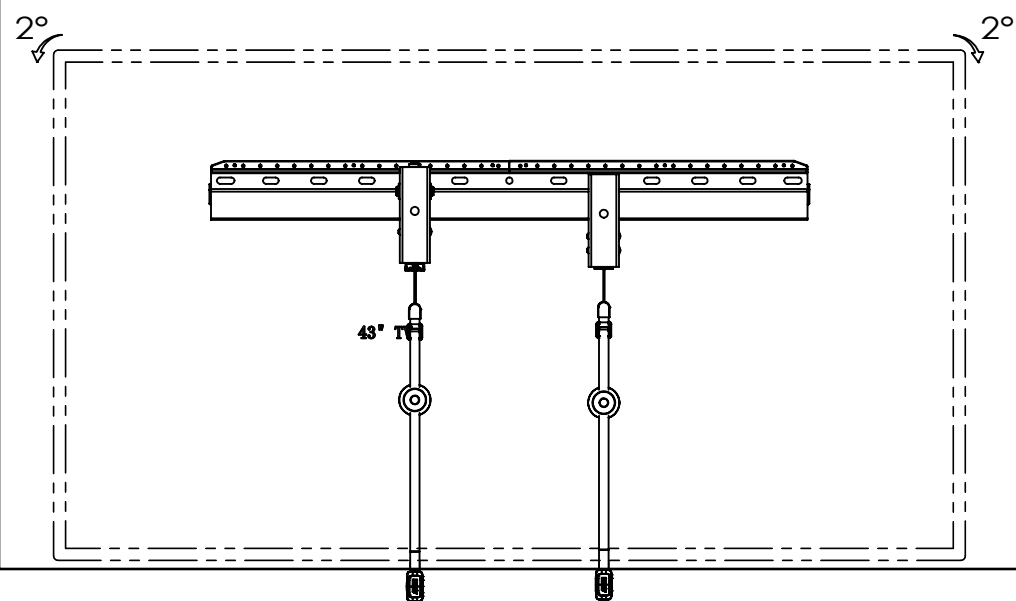

TV INTERFACE

Technical drawing

REV 00

Model Number	ERMLL3-01
Maximum TV Weight	135 LBS
TV Size Range	42-90"
Net Weight	3.08 LBS
Gross Weight	4.67 LBS
Product Dimension	25.0" x 4.3" x 1.7"

THE INFORMATION CONTAINED IN THIS DRAWING IS THE CONFIDENTIAL AND PROPERTY OF SHENZHEN BESTQI INNOVATION TECHNOLOGY CO.,LTD. ANY REPRODUCTION OR DISCLOSED WITHOUT THE WRITTEN PERMISSION OF PRIME IS PROHIBITED.

3-D View

WALL PLATE

TOP VIEW

SIDE VIEW

LEVEL ADJUSTMENT

135 lbs(wood stud, concrete)
100 lbs (drywall)

SHIP WITH