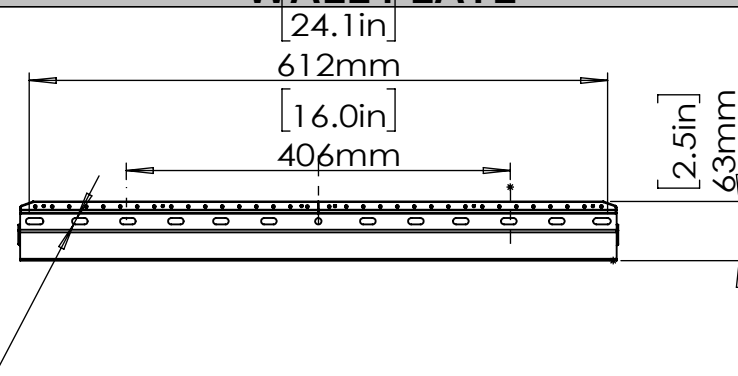

TV INTERFACE

Technical drawing

REV 00

Model Number	ERMLL3-01
Maximum TV Weight	135 LBS
TV Size Range	42-90"
Net Weight	3.08 LBS
Gross Weight	4.67 LBS
Product Dimension	25.0" x 4.3" x 1.7"

THE INFORMATION CONTAINED IN THIS DRAWING IS THE CONFIDENTIAL AND PROPERTY OF SHENZHEN BESTQI INNOVATION TECHNOLOGY CO.,LTD. ANY REPRODUCTION OR DISCLOSED WITHOUT THE WRITTEN PERMISSION OF PRIME IS PROHIBITED.

3-D View

WALL PLATE

TOP VIEW

SIDE VIEW

LEVEL ADJUSTMENT

135 lbs(wood stud, concrete)
100 lbs (drywall)

SHIP WITH