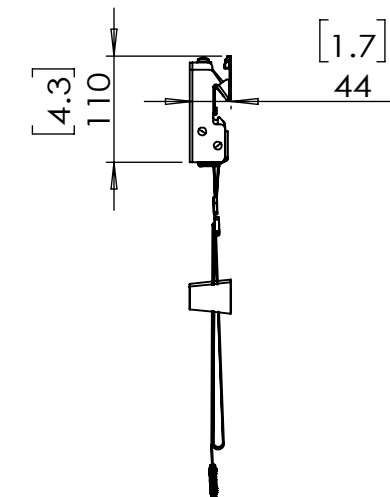

TV INTERFACE

Technical drawing

REV 00

Model Number	ERMLL3-01
Maximum TV Weight	135 LBS
TV Size Range	42-90"
Net Weight	3.08 LBS
Gross Weight	4.67 LBS
Product Dimension	25.0" x 4.3" x 1.7"

THE INFORMATION CONTAINED IN THIS DRAWING IS THE CONFIDENTIAL AND PROPERTY OF SHENZHEN BESTQI INNOVATION TECHNOLOGY CO.,LTD. ANY REPRODUCTION OR DISCLOSED WITHOUT THE WRITTEN PERMISSION OF PRIME IS PROHIBITED.

3-D View

WALL PLATE

TOP VIEW

SIDE VIEW

LEVEL ADJUSTMENT

135 lbs(wood stud, concrete)
100 lbs (drywall)

SHIP WITH