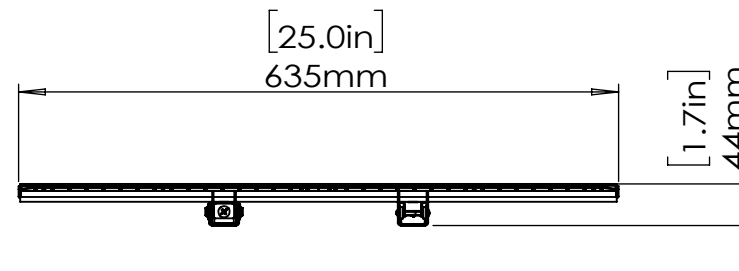

TV INTERFACE

Technical drawing

REV 00

Model Number	ERMLL3-01
Maximum TV Weight	135 LBS
TV Size Range	42-90"
Net Weight	3.08 LBS
Gross Weight	4.67 LBS
Product Dimension	25.0" x 4.3" x 1.7"

THE INFORMATION CONTAINED IN THIS DRAWING IS THE CONFIDENTIAL AND PROPERTY OF SHENZHEN BESTQI INNOVATION TECHNOLOGY CO.,LTD. ANY REPRODUCTION OR DISCLOSED WITHOUT THE WRITTEN PERMISSION OF PRIME IS PROHIBITED.

3-D View

WALL PLATE

TOP VIEW

SIDE VIEW

LEVEL ADJUSTMENT

135 lbs(wood stud, concrete)
100 lbs (drywall)

SHIP WITH