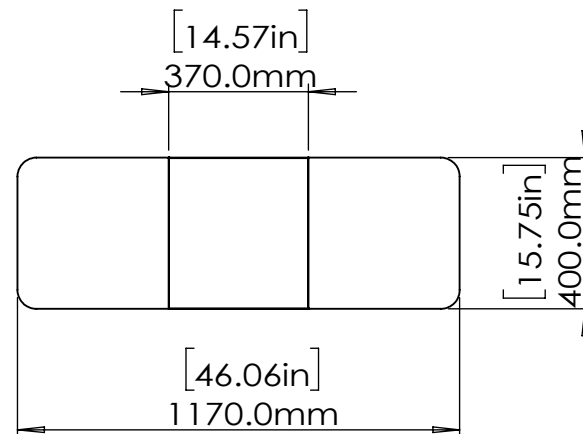

Ship With View

800-01840 REV00

Model Number	ERTFS1-01
Maximum Weight	300 LBS
Net Weight	46.01 LBS
Gross Weight	53.75 LBS
Product Dimension	46.06" x 15.75" x 19.69"
Packaging Dimension	36.61" x 17.95" x 9.25"

3-D View (Capacity Weight)

FRONT VIEW

LEFT VIEW

REAR VIEW

TOP VIEW

RIGHT VIEW

FUNCTION