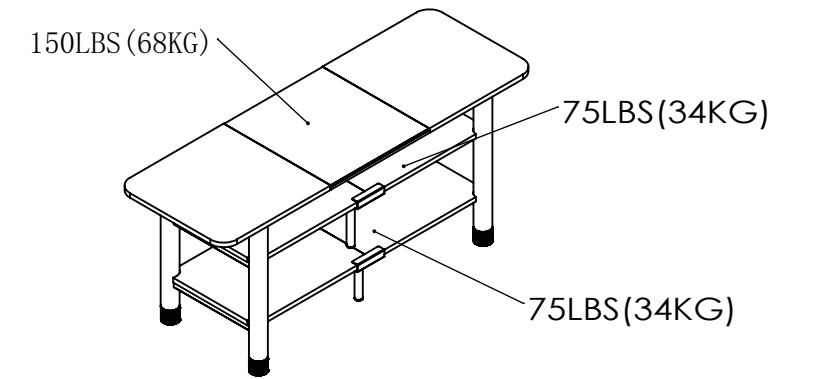

Ship With View

800-01840 REV00

Model Number	ERTFS1-01
Maximum Weight	300 LBS
Net Weight	46.01 LBS
Gross Weight	53.75 LBS
Product Dimension	46.06" x 15.75" x 19.69"
Packaging Dimension	36.61" x 17.95" x 9.25"

3-D View (Capacity Weight)

FRONT VIEW

LEFT VIEW

REAR VIEW

TOP VIEW

RIGHT VIEW

FUNCTION