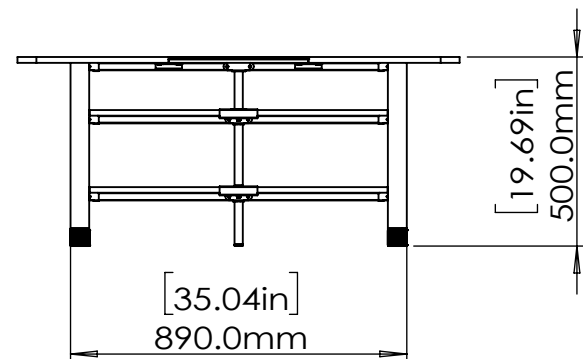

Ship With View

800-01840 REV00

Model Number	ERTFS1-01
Maximum Weight	300 LBS
Net Weight	46.01 LBS
Gross Weight	53.75 LBS
Product Dimension	46.06" x 15.75" x 19.69"
Packaging Dimension	36.61" x 17.95" x 9.25"

3-D View (Capacity Weight)

FRONT VIEW

LEFT VIEW

REAR VIEW

TOP VIEW

RIGHT VIEW

FUNCTION