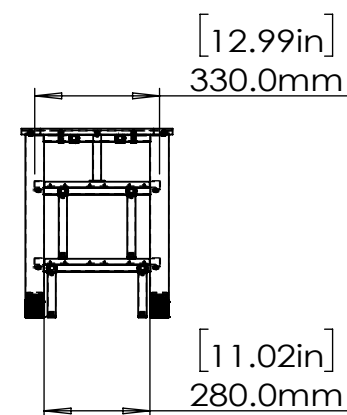

Ship With View

800-01840 REV00

Model Number	ERTFS1-01
Maximum Weight	300 LBS
Net Weight	46.01 LBS
Gross Weight	53.75 LBS
Product Dimension	46.06" x 15.75" x 19.69"
Packaging Dimension	36.61" x 17.95" x 9.25"

3-D View (Capacity Weight)

FRONT VIEW

LEFT VIEW

REAR VIEW

TOP VIEW

RIGHT VIEW

FUNCTION