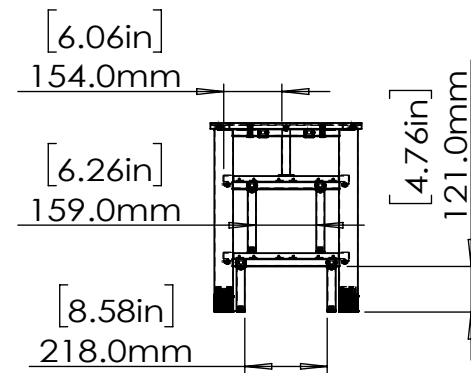

Ship With View

800-01840 REV00

Model Number	ERTFS1-01
Maximum Weight	300 LBS
Net Weight	46.01 LBS
Gross Weight	53.75 LBS
Product Dimension	46.06" x 15.75" x 19.69"
Packaging Dimension	36.61" x 17.95" x 9.25"

3-D View (Capacity Weight)

FRONT VIEW

LEFT VIEW

REAR VIEW

TOP VIEW

RIGHT VIEW

FUNCTION