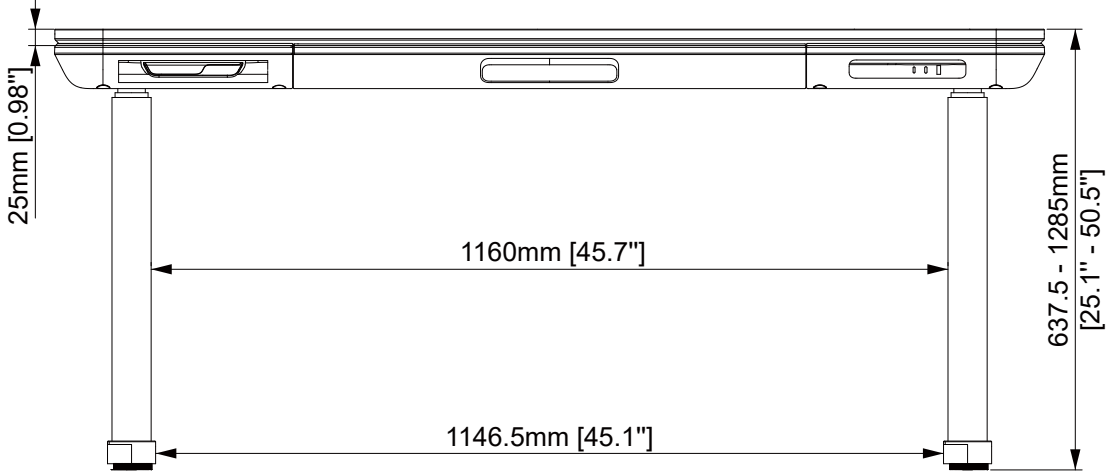

The ERDS1-01G adjustable height desk features a front charging panel that provides convenient access to two USB-C ports and a USB-A port, delivering 100W of total power. Innovative wireless charging automatically lifts and rotates your phone toward you when charging. The best-in-class cable management system helps to conceal and route cables for a premium finished look. Integrated 5-outlet power strip provides convenient power for your office devices. Adjustable legs ensure easy sit or stand mode adjustment with anti-collision technology. The built-in drawer offers storage space for small office supplies or accessories.

## Features

- Front charging panel provides convenient access to three USB-C ports and 1 USB-A port, delivering 100W of total power.
- Innovative wireless charging automatically lifts and rotates phone toward you.
- Best-in-class cable management with a built-in cable management compartment that conceals and manages cables for a premium, finished look.
- Integrated 5-outlet power strip provides convenient power for your offline devices.
- Built-in drawer allows convenient storage and access to a variety of smaller accessories.
- Adjustable legs allow desk to easily adjust for sit or stand mode while featuring best-in-class anti-collision technology.

**Model Number** ERDS1-01G **WARRANTY:** 5-Year

	DIMENSIONS (W x H x D)	PRODUCT WEIGHT	LOAD CAPACITY	MATERIAL	AVAILABLE COLORS
<b>Product Specifications</b>	56.7" x 50.5" x 28.4"	172 lbs.	176.4 lbs.	Multiple	Galaxy Glass Walnut Black
	1440mm x 1285mm x 720mm	78 KG	80 KG		

### Product Dimensions

**TOP VIEW**

**FRONT VIEW**