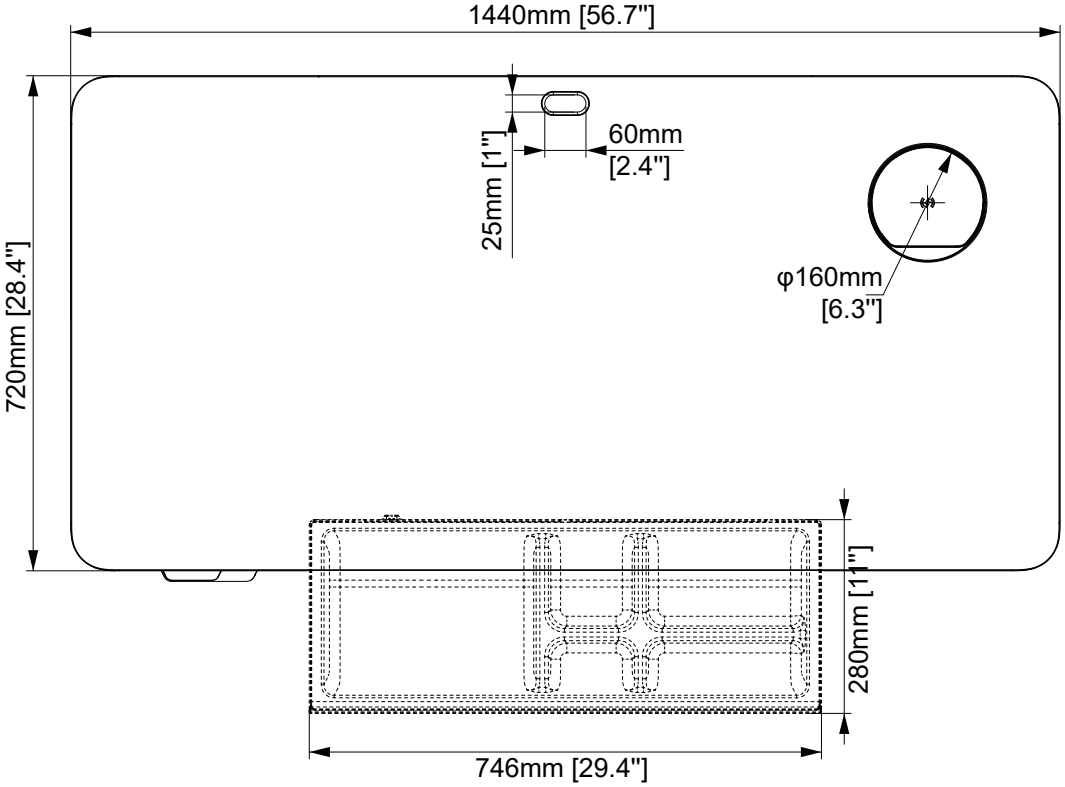

The ERDS1-01G adjustable height desk features a front charging panel that provides convenient access to two USB-C ports and a USB-A port, delivering 100W of total power. Innovative wireless charging automatically lifts and rotates your phone toward you when charging. The best-in-class cable management system helps to conceal and route cables for a premium finished look. Integrated 5-outlet power strip provides convenient power for your office devices. Adjustable legs ensure easy sit or stand mode adjustment with anti-collision technology. The built-in drawer offers storage space for small office supplies or accessories.

## Features

- Front charging panel provides convenient access to three USB-C ports and 1 USB-A port, delivering 100W of total power.
- Innovative wireless charging automatically lifts and rotates phone toward you.
- Best-in-class cable management with a built-in cable management compartment that conceals and manages cables for a premium, finished look.
- Integrated 5-outlet power strip provides convenient power for your offline devices.
- Built-in drawer allows convenient storage and access to a variety of smaller accessories.
- Adjustable legs allow desk to easily adjust for sit or stand mode while featuring best-in-class anti-collision technology.

**Model Number** ERDS1-01G **WARRANTY:** 5-Year

	DIMENSIONS (W x H x D)	PRODUCT WEIGHT	LOAD CAPACITY	MATERIAL	AVAILABLE COLORS
<b>Product Specifications</b>	56.7" x 50.5" x 28.4"	172 lbs.	176.4 lbs.	Multiple	Galaxy Glass Walnut Black
	1440mm x 1285mm x 720mm	78 KG	80 KG		

### Product Dimensions

**TOP VIEW**

**FRONT VIEW**