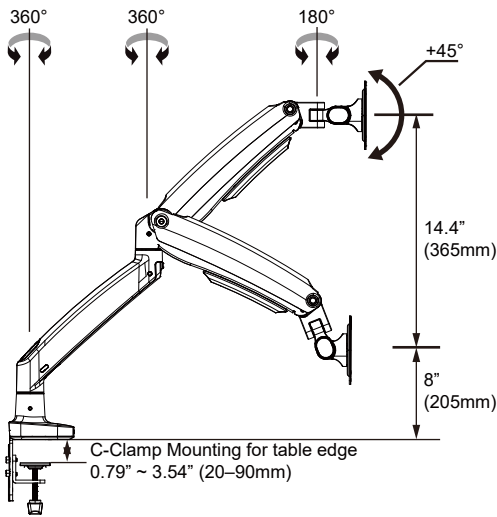

Features

- Universal compatibility - fits most monitors 13-34" weighing between 4.4 and 22 lbs with VESA 75 x 75 or VESA 100 x 100 hole patterns.
- Built in Dock expands available ports on your computer - Inputs include two USB-C, two USB-A, one HDMI port, one ethernet and one 3.5mm AUX.
- The gas spring arm provides easy height adjustment - simply move the monitor where you want it, no tools required!
- Supports up to 75W USB-C charging for laptops, tablets and 7.5W for phones and able to stream media up to 4k via HDMI.
- Versatile mounting options; includes desk clamp, or grommet mount accommodates a variety of desk types.
- Streamlined look with built-in cable management system.

Package Specifications	PACKAGE SIZE (W x H x D)	PACKAGE WEIGHT	PACKAGE UPC CODE	PACKAGE CONTENTS	UNITS IN PACKAGE
	18.9" x 14.8" x 5.4"	14.2 lbs.	810082201185	Product, Manual, Parts	1 Unit
482mm x 375mm x 137mm	6.42 KG				

Master Carton Specifications	PACKAGE SIZE (W x H x D)	PACKAGE WEIGHT	UNITS IN CARTON	
	19.1" x 16.6" x 15.2"	43.8 lbs.		
485mm x 422mm x 386mm	19.87 KG			

Product Dimensions

MONITOR INTERFACE

TOP VIEW

FRONT VIEW

SIDE VIEW