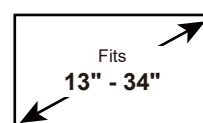

Features

- Universal compatibility - fits most monitors 13-34" weighing between 4.4 and 22 lbs with VESA 75 x 75 or VESA 100 x 100 hole patterns.
- Built in Dock expands available ports on your computer - Inputs include two USB-C, two USB-A, one HDMI port, one ethernet and one 3.5mm AUX.
- The gas spring arm provides easy height adjustment - simply move the monitor where you want it, no tools required!
- Supports up to 75W USB-C charging for laptops, tablets and 7.5W for phones and able to stream media up to 4k via HDMI.
- Versatile mounting options; includes desk clamp, or grommet mount accommodates a variety of desk types.
- Streamlined look with built-in cable management system.

Model Number	ERDHM1-01B	WARRANTY:	5-Year
---------------------	-------------------	------------------	---------------

Product Specifications	DIMENSIONS (W x H x D)	PRODUCT WEIGHT	LOAD CAPACITY	FINISH	AVAILABLE COLORS
	6.9" x 22.5" x 27.1"	11 lbs.	4.2 - 22 lbs.	Powder Coating	Black
	175mm x 570mm x 690mm	5 KG	2 - 10 KG		

Package Specifications	PACKAGE SIZE (W x H x D)	PACKAGE WEIGHT	PACKAGE UPC CODE	PACKAGE CONTENTS	UNITS IN PACKAGE
	18.9" x 14.8" x 5.4"	14.2 lbs.	810082201185	Product, Manual, Parts	1 Unit
482mm x 375mm x 137mm	6.42 KG				

Master Carton Specifications	PACKAGE SIZE (W x H x D)	PACKAGE WEIGHT	UNITS IN CARTON	
	19.1" x 16.6" x 15.2"	43.8 lbs.		
485mm x 422mm x 386mm	19.87 KG			

Product Dimensions

MONITOR INTERFACE

TOP VIEW

FRONT VIEW