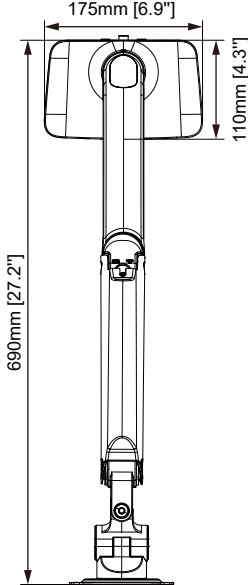

Features

- Universal compatibility - fits most monitors 13-34" weighing between 4.4 and 22 lbs with VESA 75 x 75 or VESA 100 x 100 hole patterns.
- Built in Dock expands available ports on your computer - Inputs include two USB-C, two USB-A, one HDMI port, one ethernet and one 3.5mm AUX.
- The gas spring arm provides easy height adjustment - simply move the monitor where you want it, no tools required!
- Supports up to 75W USB-C charging for laptops, tablets and 7.5W for phones and able to stream media up to 4k via HDMI.
- Versatile mounting options; includes desk clamp, or grommet mount accommodates a variety of desk types.
- Streamlined look with built-in cable management system.

Model Number	ERDHM1-01B	WARRANTY:	5-Year
---------------------	-------------------	------------------	---------------

Product Specifications	DIMENSIONS (W x H x D)	PRODUCT WEIGHT	LOAD CAPACITY	FINISH	AVAILABLE COLORS
	6.9" x 22.5" x 27.1"	11 lbs.	4.2 - 22 lbs.	Powder Coating	Black
	175mm x 570mm x 690mm	5 KG	2 - 10 KG		

Package Specifications	PACKAGE SIZE (W x H x D)	PACKAGE WEIGHT	PACKAGE UPC CODE	PACKAGE CONTENTS	UNITS IN PACKAGE
	18.9" x 14.8" x 5.4"	14.2 lbs.	810082201185	Product, Manual, Parts	1 Unit
482mm x 375mm x 137mm	6.42 KG				

Master Carton Specifications	PACKAGE SIZE (W x H x D)	PACKAGE WEIGHT	UNITS IN CARTON	
	19.1" x 16.6" x 15.2"	43.8 lbs.		
485mm x 422mm x 386mm	19.87 KG			

Product Dimensions

MONITOR INTERFACE

TOP VIEW

FRONT VIEW