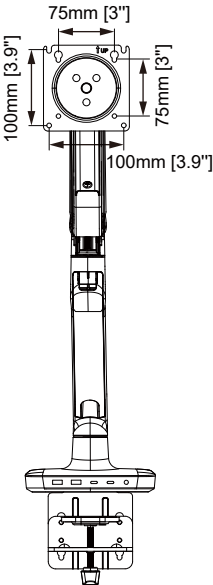

Model Number	ERDHM1-01B	WARRANTY:	5-Year

Product Specifications	DIMENSIONS (W x H x D)	PRODUCT WEIGHT	LOAD CAPACITY	FINISH	AVAILABLE COLORS
	6.9" x 22.5" x 27.1"	11 lbs.	4.2 - 22 lbs.	Powder Coating	Black
	175mm x 570mm x 690mm	5 KG	2 - 10 KG		

Package Specifications	PACKAGE SIZE (W x H x D)	PACKAGE WEIGHT	PACKAGE UPC CODE	PACKAGE CONTENTS	UNITS IN PACKAGE
	18.9" x 14.8" x 5.4"	14.2 lbs.	810082201185	Product, Manual, Parts	1 Unit
482mm x 375mm x 137mm	6.42 KG				

Master Carton Specifications	PACKAGE SIZE (W x H x D)	PACKAGE WEIGHT	UNITS IN CARTON		
	19.1" x 16.6" x 15.2"	43.8 lbs.			3 Unit
485mm x 422mm x 386mm	19.87 KG				

Product Dimensions

MONITOR INTERFACE