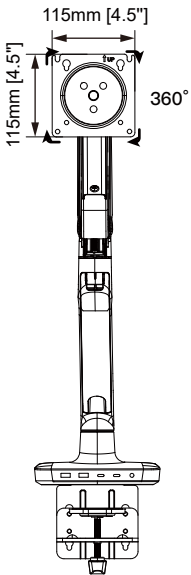

Model Number	ERDHM1-01B	WARRANTY:	5-Year
---------------------	-------------------	------------------	---------------

Product Specifications	DIMENSIONS (W x H x D)	PRODUCT WEIGHT	LOAD CAPACITY	FINISH	AVAILABLE COLORS
	6.9" x 22.5" x 27.1"	11 lbs.	4.2 - 22 lbs.	Powder Coating	Black
	175mm x 570mm x 690mm	5 KG	2 - 10 KG		

Package Specifications	PACKAGE SIZE (W x H x D)	PACKAGE WEIGHT	PACKAGE UPC CODE	PACKAGE CONTENTS	UNITS IN PACKAGE
	18.9" x 14.8" x 5.4"	14.2 lbs.	810082201185	Product, Manual, Parts	1 Unit
482mm x 375mm x 137mm	6.42 KG				

Master Carton Specifications	PACKAGE SIZE (W x H x D)	PACKAGE WEIGHT	UNITS IN CARTON	
	19.1" x 16.6" x 15.2"	43.8 lbs.		
485mm x 422mm x 386mm	19.87 KG			

Product Dimensions

MONITOR INTERFACE

TOP VIEW

FRONT VIEW

SIDE VIEW