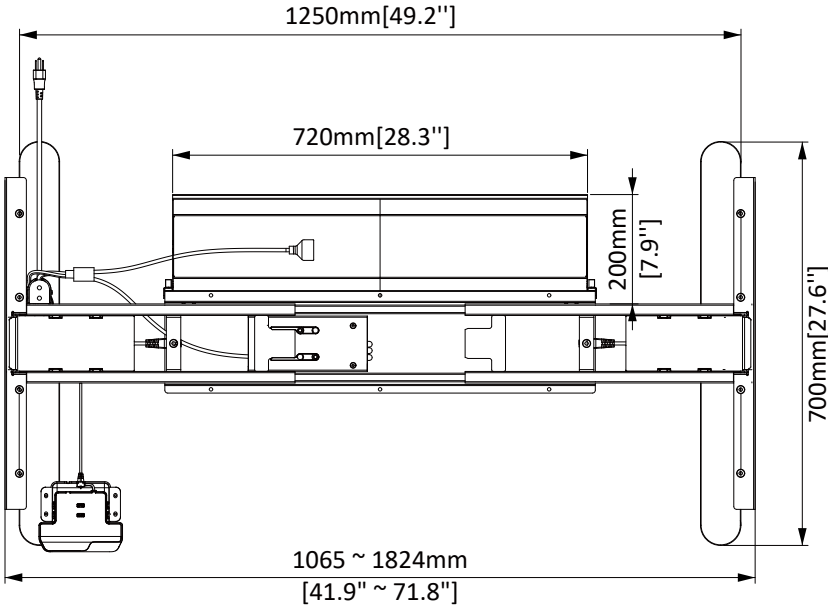

The ERDF1-01B adjustable height legs support up to 264 lbs by having a robust 3-part lifting columns. Its universal and adjustable design allows you to choose your own desktop style to make your workstation your own. ERDF1-01b turns dumb desks into smart ones by being compatible with our ErgoFx app which allows you to control your desk by setting presets, customizable height recommendations, and standing reminders. ERDF1-01b also has a cable management bay that can house power bricks, cables, and a power strip. Inside the cable management bay, ERDF1-01B has a female power cord that allows you to connect a power strip for additional ports.

**Model Number** ERDF1-01B **WARRANTY:** 5-Year

Product Specifications	DIMENSIONS (W x H x D)	PRODUCT WEIGHT	LOAD CAPACITY	FINISH	AVAILABLE COLORS
	71.8" x 25.2" x 27.6"	80.5 lbs.	264 lbs.	Powder Coating	Black
1824mm x 640mm x 700mm	36.5 KG	120 KG			

Package Specifications	PACKAGE SIZE (W x H x D)	PACKAGE WEIGHT	PACKAGE UPC CODE	PACKAGE CONTENTS	UNITS IN PACKAGE
	42.3" x 16.1" x 11.6"	86.3 lbs.	810082201338	Product, Manual, Parts	1 Unit
1076mm x 410mm x 295mm	39.14 KG				

### Product Dimensions

**TOP VIEW**

**FRONT VIEW**