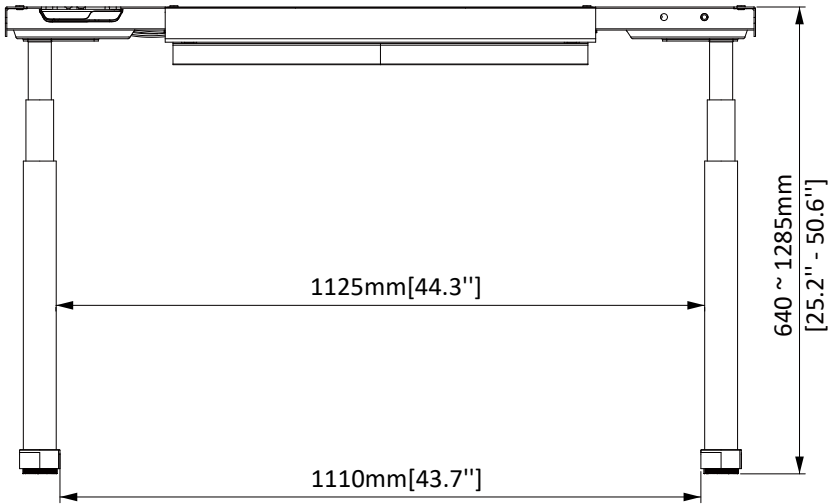

The ERDF1-01B adjustable height legs support up to 264 lbs by having a robust 3-part lifting columns. Its universal and adjustable design allows you to choose your own desktop style to make your workstation your own. ERDF1-01b turns dumb desks into smart ones by being compatible with our ErgoFx app which allows you to control your desk by setting presets, customizable height recommendations, and standing reminders. ERDF1-01b also has a cable management bay that can house power bricks, cables, and a power strip. Inside the cable management bay, ERDF1-01B has a female power cord that allows you to connect a power strip for additional ports.

**Model Number** ERDF1-01B **WARRANTY:** 5-Year

Product Specifications	DIMENSIONS (W x H x D)	PRODUCT WEIGHT	LOAD CAPACITY	FINISH	AVAILABLE COLORS
	71.8" x 25.2" x 27.6"	80.5 lbs.	264 lbs.	Powder Coating	Black
1824mm x 640mm x 700mm	36.5 KG	120 KG			

Package Specifications	PACKAGE SIZE (W x H x D)	PACKAGE WEIGHT	PACKAGE UPC CODE	PACKAGE CONTENTS	UNITS IN PACKAGE
	42.3" x 16.1" x 11.6"	86.3 lbs.	810082201338	Product, Manual, Parts	1 Unit
1076mm x 410mm x 295mm	39.14 KG				

### Product Dimensions

**TOP VIEW**

**FRONT VIEW**