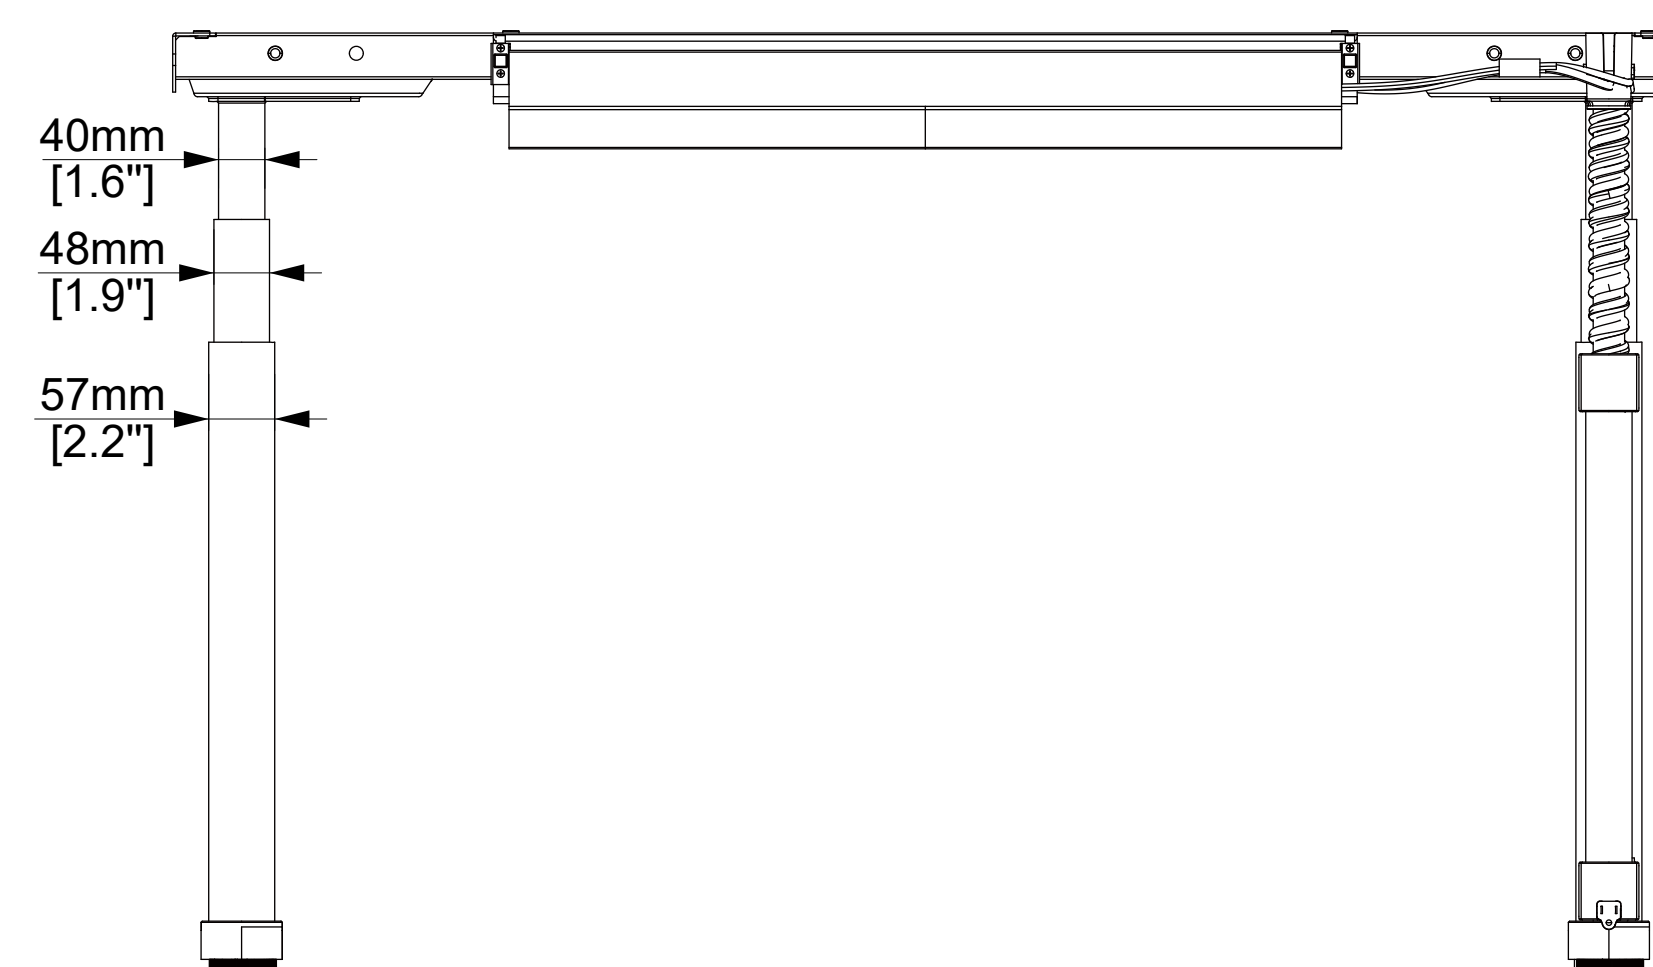

FRONT VIEW

ERGOAV™

ERDF1-01B
Universal Standing Desk Frame

The information and designs contained in this document are confidential and the proprietary property of BESTERGO, Inc neither the design nor any information contained in this drawing may be reproduced, used, or disclosed to others without the express written permission of BESTERGO, Inc.

3-D View

TOP VIEW

REAR VIEW

SIDE VIEW