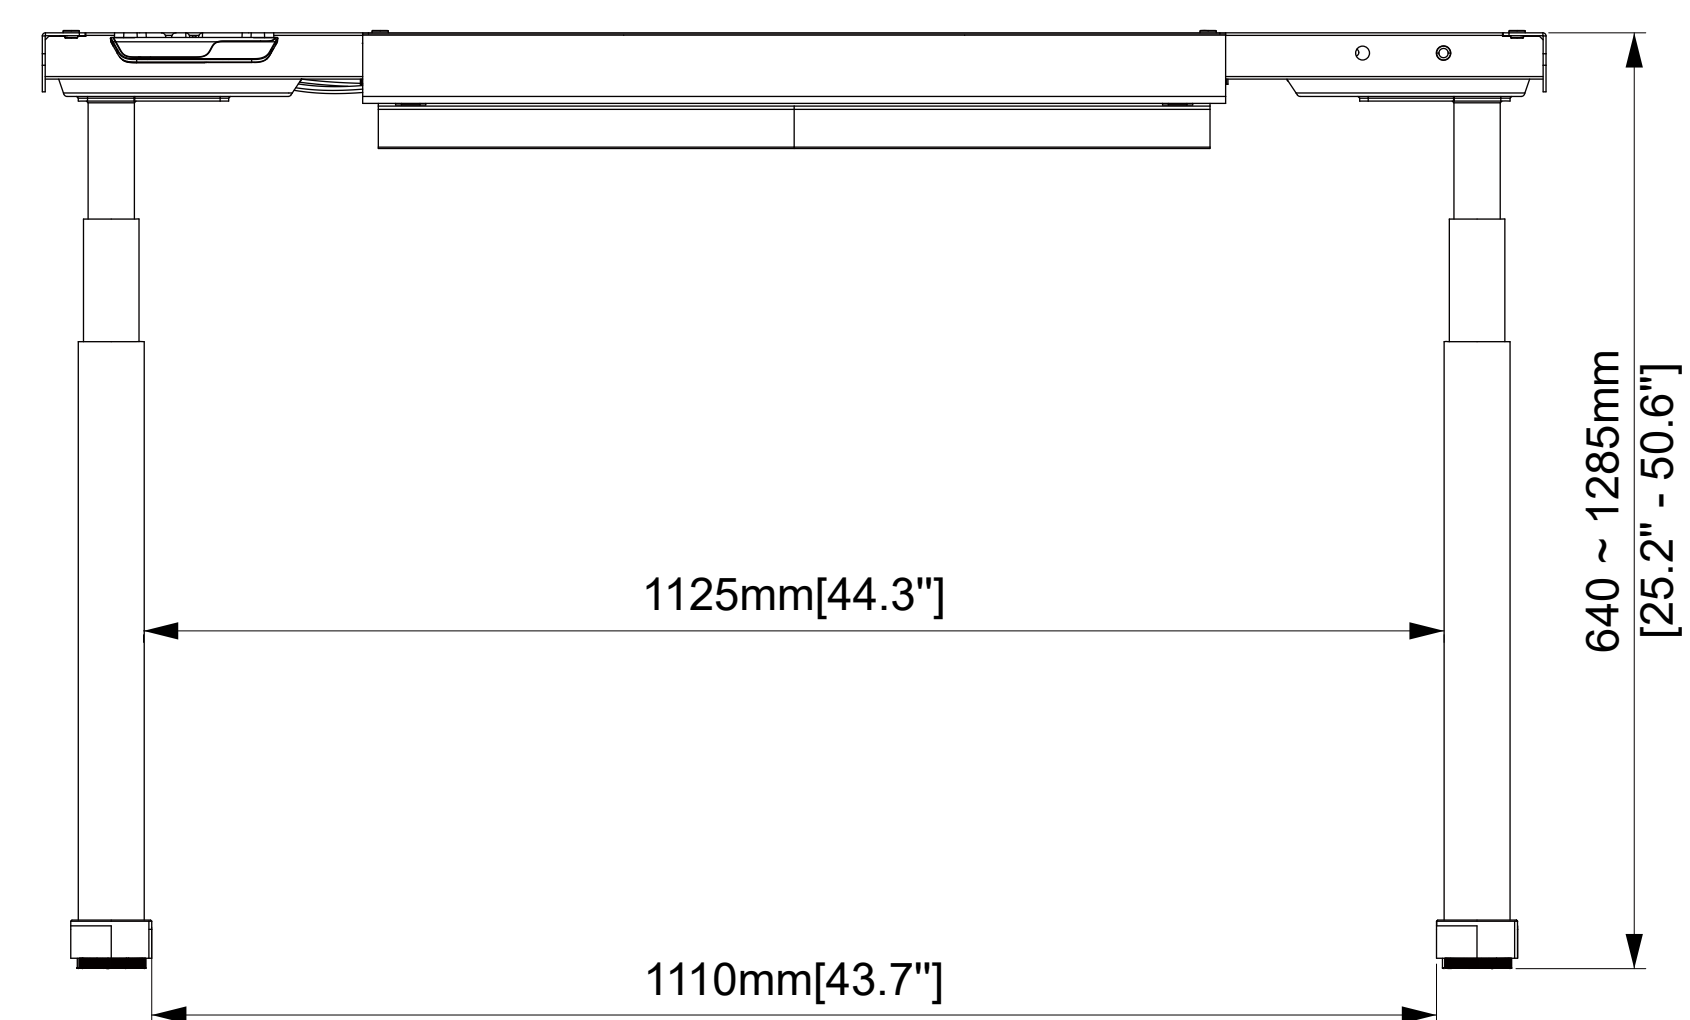

FRONT VIEW

ERGOAV™

ERDF1-01B
Universal Standing Desk Frame

The information and designs contained in this document are confidential and the proprietary property of BESTERGO, Inc neither the design nor any information contained in this drawing may be reproduced, used, or disclosed to others without the express written permission of BESTERGO, Inc.

3-D View

TOP VIEW

REAR VIEW

SIDE VIEW