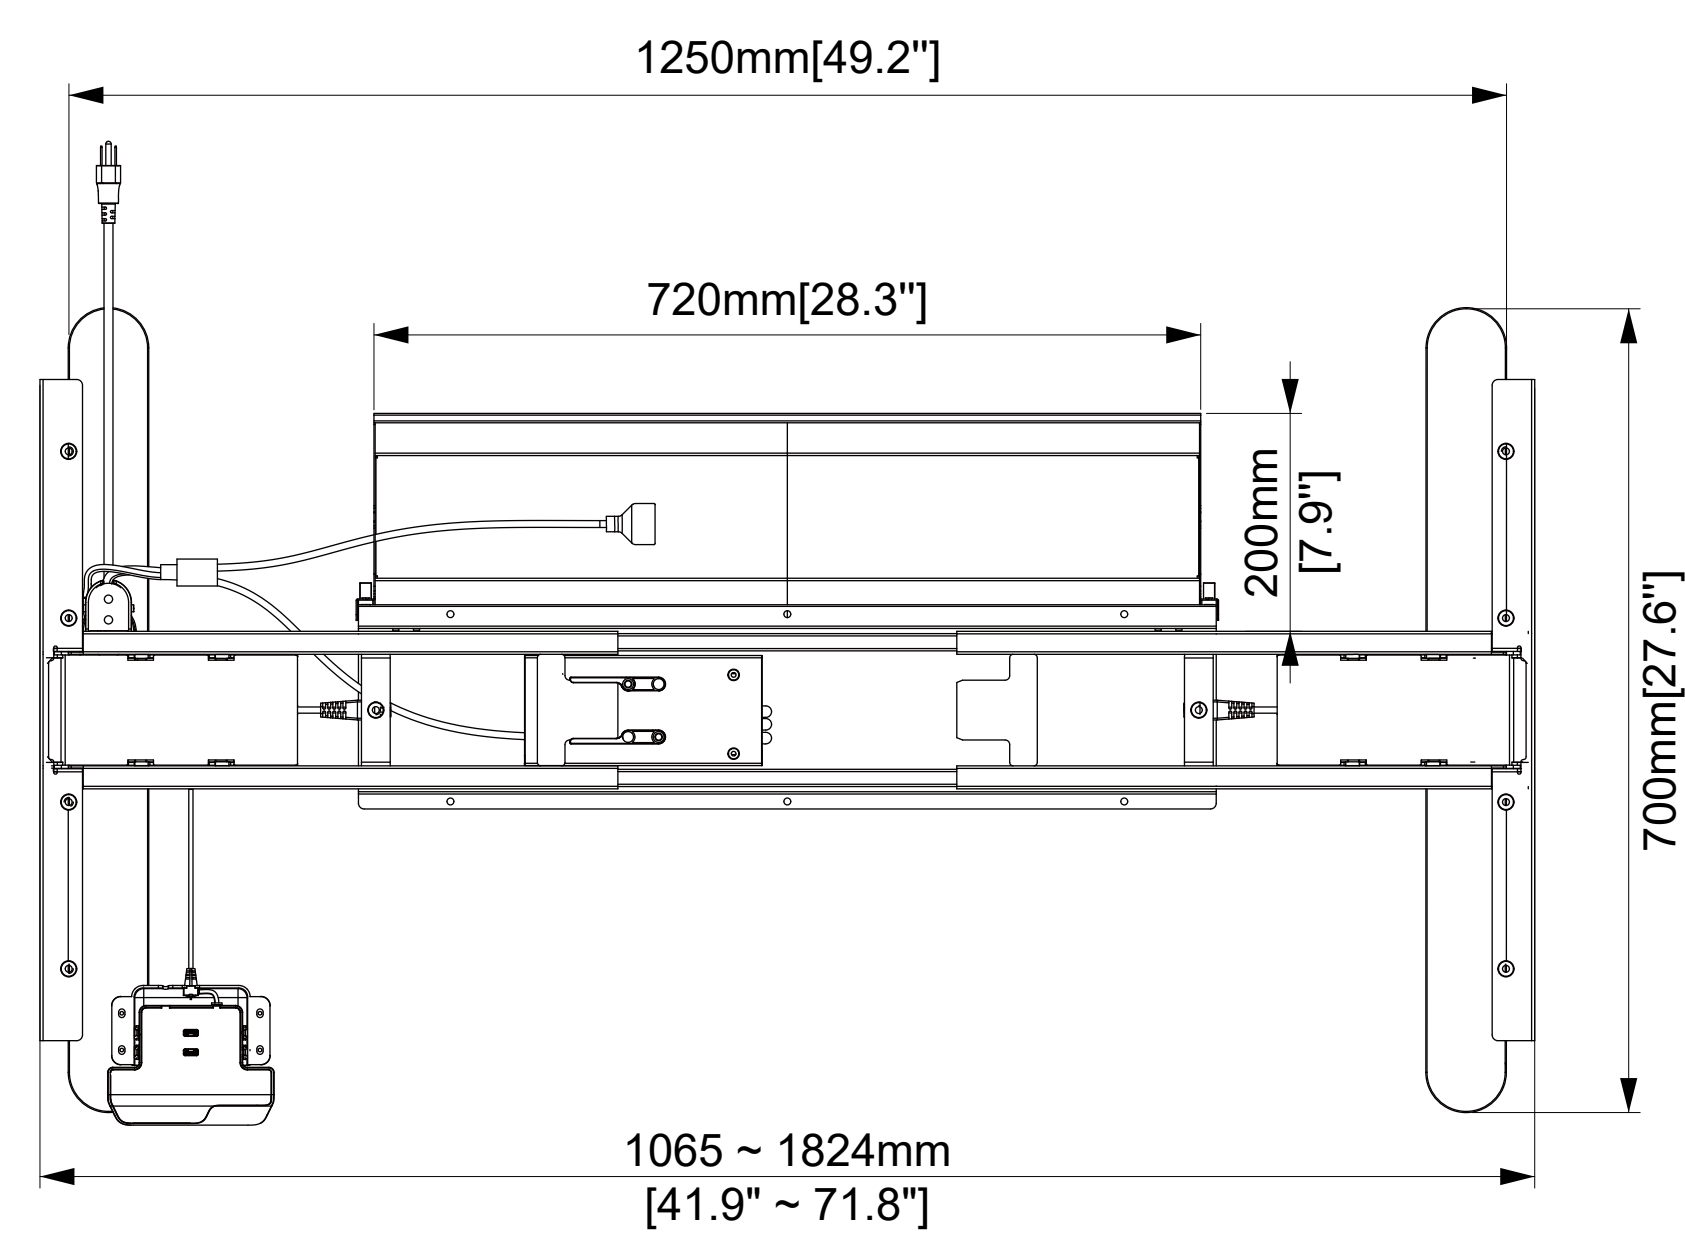

FRONT VIEW

ERGOAV™

ERDF1-01B
Universal Standing Desk Frame

The information and designs contained in this document are confidential and the proprietary property of BESTERGO, Inc neither the design nor any information contained in this drawing may be reproduced, used, or disclosed to others without the express written permission of BESTERGO, Inc.

3-D View

TOP VIEW

REAR VIEW

SIDE VIEW