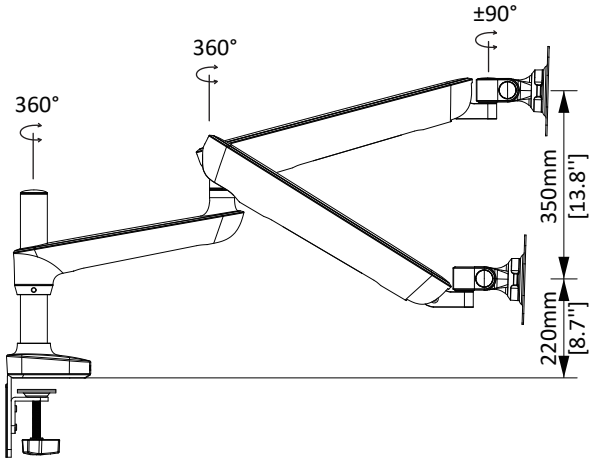

Features

- Fits monitors up to 34" and 25 lbs.
- Inputs include two USB-C, two USB-A, one HDMI port, one ethernet port, and one 3.5mm AUX.
- Supports up to 60W USB-C charging for laptops, phones and tablets.
- Stream media up to 4k resolution via HDMI.
- Transfer files at up to 5 Gbps with USB-C power delivery and USB-A 3.0 ports.
- Built-in cable management helps to create a streamlined look.
- Enhance your workspace with a sense of technology that complements today's sleek monitors.

Monitor Compatibility

Model Number ERDHM1-01B **WARRANTY:** 5-Year

	DIMENSIONS (W x H x D)	PRODUCT WEIGHT	LOAD CAPACITY	FINISH	AVAILABLE COLORS
Product Specifications	6.9" x 22.5" x 27.1"	8.4 lbs.	25 lbs.	Powder Coating	Black
	175mm x 570mm x 690mm	3.83 KG	11.3 KG		

Product Dimensions

MONITOR INTERFACE

TOP VIEW

FRONT VIEW

SIDE VIEW