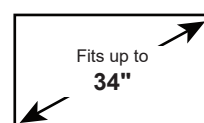

The ERDHM1-01B is a single monitor desk mount with built-in hub for monitors up to 34" and 25 lbs. Inputs include two USB-C, two USB-A, one HDMI port, one ethernet port, and one 3.5mm AUX. Supports up to 60W USB-C charging for laptops, phones, and tablets. Stream media up to 4k resolution via HDMI. Built-in cable management helps to create a streamlined look. Enhance your workspace with a sense of technology that complements today's sleek monitor designs.

Features

- Fits monitors up to 34" and 25 lbs.
- Inputs include two USB-C, two USB-A, one HDMI port, one ethernet port, and one 3.5mm AUX.
- Supports up to 60W USB-C charging for laptops, phones and tablets.
- Stream media up to 4k resolution via HDMI.
- Transfer files at up to 5 Gbps with USB-C power delivery and USB-A 3.0 ports.
- Built-in cable management helps to create a streamlined look.
- Enhance your workspace with a sense of technology that complements today's sleek monitors.

Monitor Compatibility

Model Number ERDHM1-01B **WARRANTY:** 5-Year

	DIMENSIONS (W x H x D)	PRODUCT WEIGHT	LOAD CAPACITY	FINISH	AVAILABLE COLORS
Product Specifications	6.9" x 22.5" x 27.1"	8.4 lbs.	25 lbs.	Powder Coating	Black
	175mm x 570mm x 690mm	3.83 KG	11.3 KG		

Product Dimensions

MONITOR INTERFACE

TOP VIEW

FRONT VIEW

SIDE VIEW