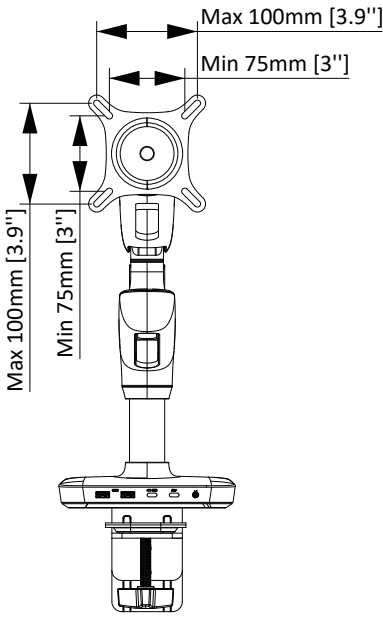

The ERDHM1-01B is a single monitor desk mount with built-in hub for monitors up to 34" and 25 lbs. Inputs include two USB-C, two USB-A, one HDMI port, one ethernet port, and one 3.5mm AUX. Supports up to 60W USB-C charging for laptops, phones, and tablets. Stream media up to 4k resolution via HDMI. Built-in cable management helps to create a streamlined look. Enhance your workspace with a sense of technology that complements today's sleek monitor designs.

Features

- Fits monitors up to 34" and 25 lbs.
- Inputs include two USB-C, two USB-A, one HDMI port, one ethernet port, and one 3.5mm AUX.
- Supports up to 60W USB-C charging for laptops, phones and tablets.
- Stream media up to 4k resolution via HDMI.
- Transfer files at up to 5 Gbps with USB-C power delivery and USB-A 3.0 ports.
- Built-in cable management helps to create a streamlined look.
- Enhance your workspace with a sense of technology that complements today's sleek monitors.

Monitor Compatibility

Model Number ERDHM1-01B **WARRANTY:** 5-Year

	DIMENSIONS (W x H x D)	PRODUCT WEIGHT	LOAD CAPACITY	FINISH	AVAILABLE COLORS
Product Specifications	6.9" x 22.5" x 27.1"	8.4 lbs.	25 lbs.	Powder Coating	Black
	175mm x 570mm x 690mm	3.83 KG	11.3 KG		

Product Dimensions

MONITOR INTERFACE

TOP VIEW

FRONT VIEW

SIDE VIEW