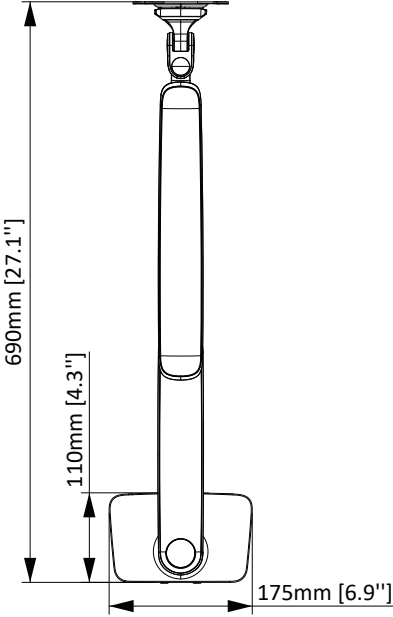

The ERDHM1-01B is a single monitor desk mount with built-in hub for monitors up to 34" and 25 lbs. Inputs include two USB-C, two USB-A, one HDMI port, one ethernet port, and one 3.5mm AUX. Supports up to 60W USB-C charging for laptops, phones, and tablets. Stream media up to 4k resolution via HDMI. Built-in cable management helps to create a streamlined look. Enhance your workspace with a sense of technology that complements today's sleek monitor designs.

Features

- Fits monitors up to 34" and 25 lbs.
- Inputs include two USB-C, two USB-A, one HDMI port, one ethernet port, and one 3.5mm AUX.
- Supports up to 60W USB-C charging for laptops, phones and tablets.
- Stream media up to 4k resolution via HDMI.
- Transfer files at up to 5 Gbps with USB-C power delivery and USB-A 3.0 ports.
- Built-in cable management helps to create a streamlined look.
- Enhance your workspace with a sense of technology that complements today's sleek monitors.

Monitor Compatibility

Model Number ERDHM1-01B **WARRANTY:** 5-Year

	DIMENSIONS (W x H x D)	PRODUCT WEIGHT	LOAD CAPACITY	FINISH	AVAILABLE COLORS
Product Specifications	6.9" x 22.5" x 27.1"	8.4 lbs.	25 lbs.	Powder Coating	Black
	175mm x 570mm x 690mm	3.83 KG	11.3 KG		

Product Dimensions

MONITOR INTERFACE

TOP VIEW

FRONT VIEW

SIDE VIEW