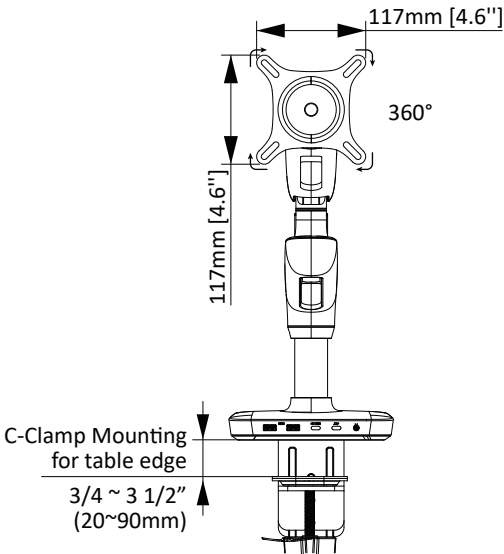

Features

- Fits monitors up to 34" and 25 lbs.
- Inputs include two USB-C, two USB-A, one HDMI port, one ethernet port, and one 3.5mm AUX.
- Supports up to 60W USB-C charging for laptops, phones and tablets.
- Stream media up to 4k resolution via HDMI.
- Transfer files at up to 5 Gbps with USB-C power delivery and USB-A 3.0 ports.
- Built-in cable management helps to create a streamlined look.
- Enhance your workspace with a sense of technology that complements today's sleek monitors.

Monitor Compatibility

Model Number ERDHM1-01B **WARRANTY:** 5-Year

	DIMENSIONS (W x H x D)	PRODUCT WEIGHT	LOAD CAPACITY	FINISH	AVAILABLE COLORS
Product Specifications	6.9" x 22.5" x 27.1"	8.4 lbs.	25 lbs.	Powder Coating	Black
	175mm x 570mm x 690mm	3.83 KG	11.3 KG		

Product Dimensions

MONITOR INTERFACE

TOP VIEW

FRONT VIEW

SIDE VIEW