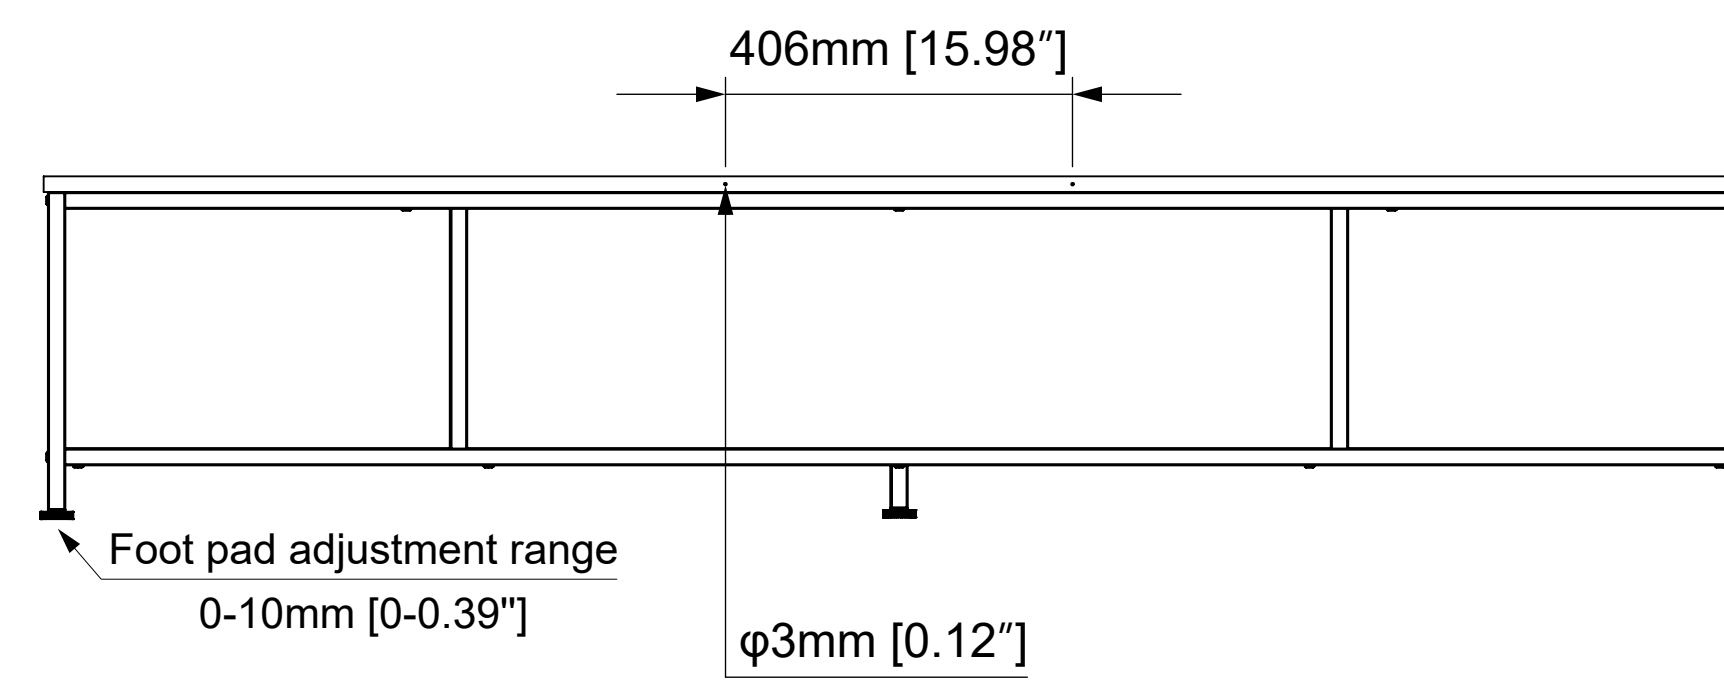

STATUS 状態

FRONT VIEW

ERGOAV™

ERTFX5-01XX Extra Large TV Stand

The information and designs contained in this document are confidential and the proprietary property of BESTERGO, Inc neither the design nor any information contained in this drawing may be reproduced, used, or disclosed to others without the express written permission of BESTERGO, Inc.

3-D View

TOP VIEW

REAR VIEW

SIDE VIEW