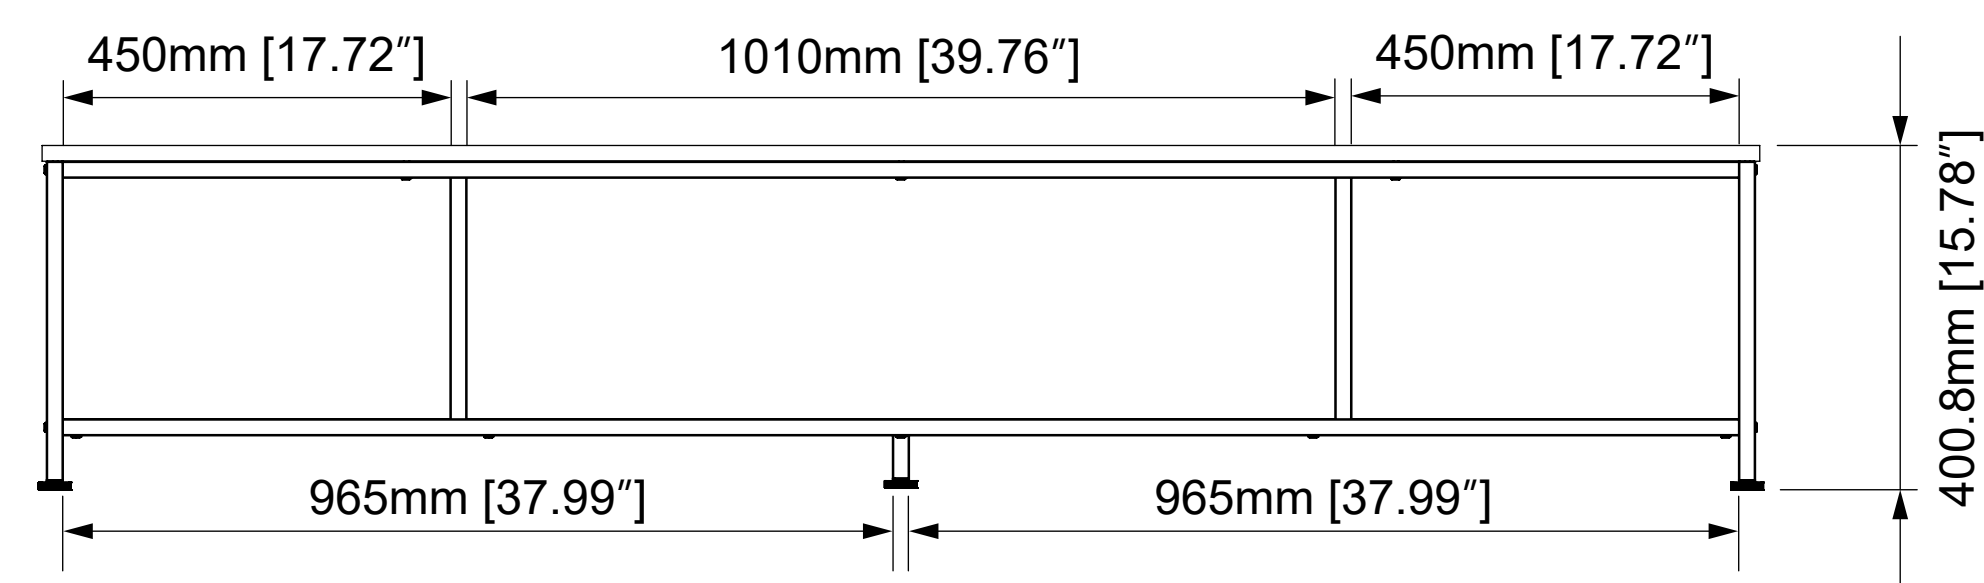

STATUS 状態

FRONT VIEW

ERGOAV™

ERTFX5-01XX Extra Large TV Stand

The information and designs contained in this document are confidential and the proprietary property of BESTERGO, Inc neither the design nor any information contained in this drawing may be reproduced, used, or disclosed to others without the express written permission of BESTERGO, Inc.

3-D View

TOP VIEW

REAR VIEW

SIDE VIEW