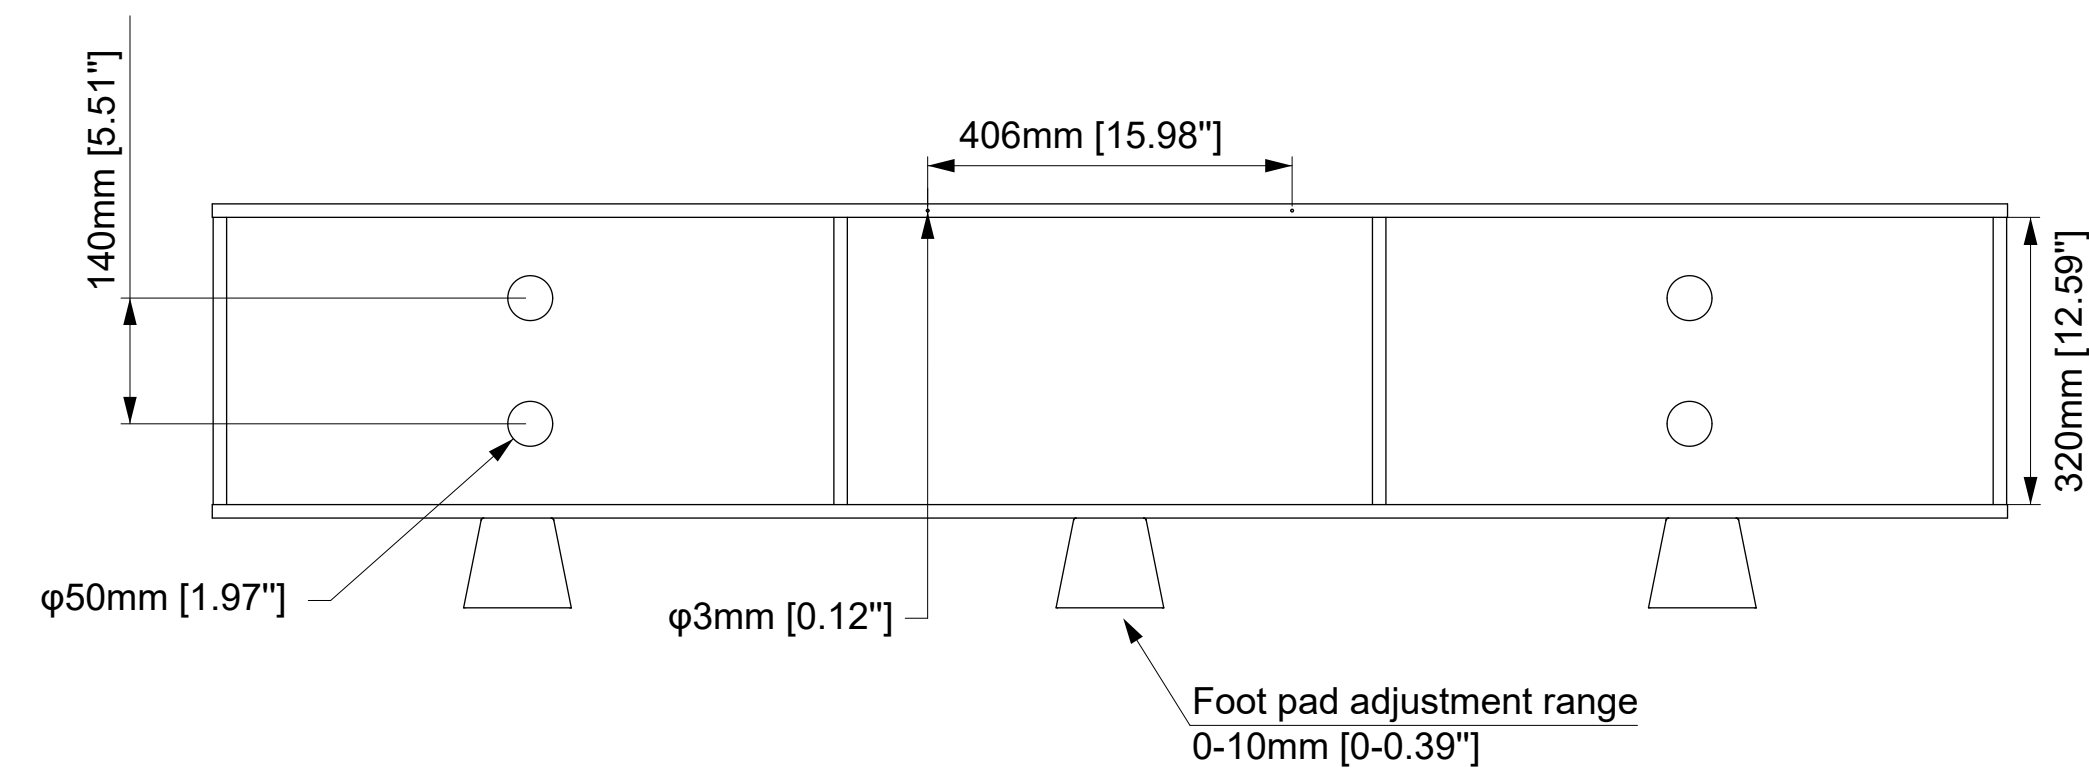

STATUS 状态

FRONT VIEW

ERGOAV™

ERFFX4-01XX Extra Large Enclosed Cabinet

The information and designs contained in this document are confidential and the proprietary property of BESTERGO, Inc neither the design nor any information contained in this drawing may be reproduced, used, or disclosed to others without the express written permission of BESTERGO, Inc.

3-D View

TOP VIEW

REAR VIEW

SIDE VIEW