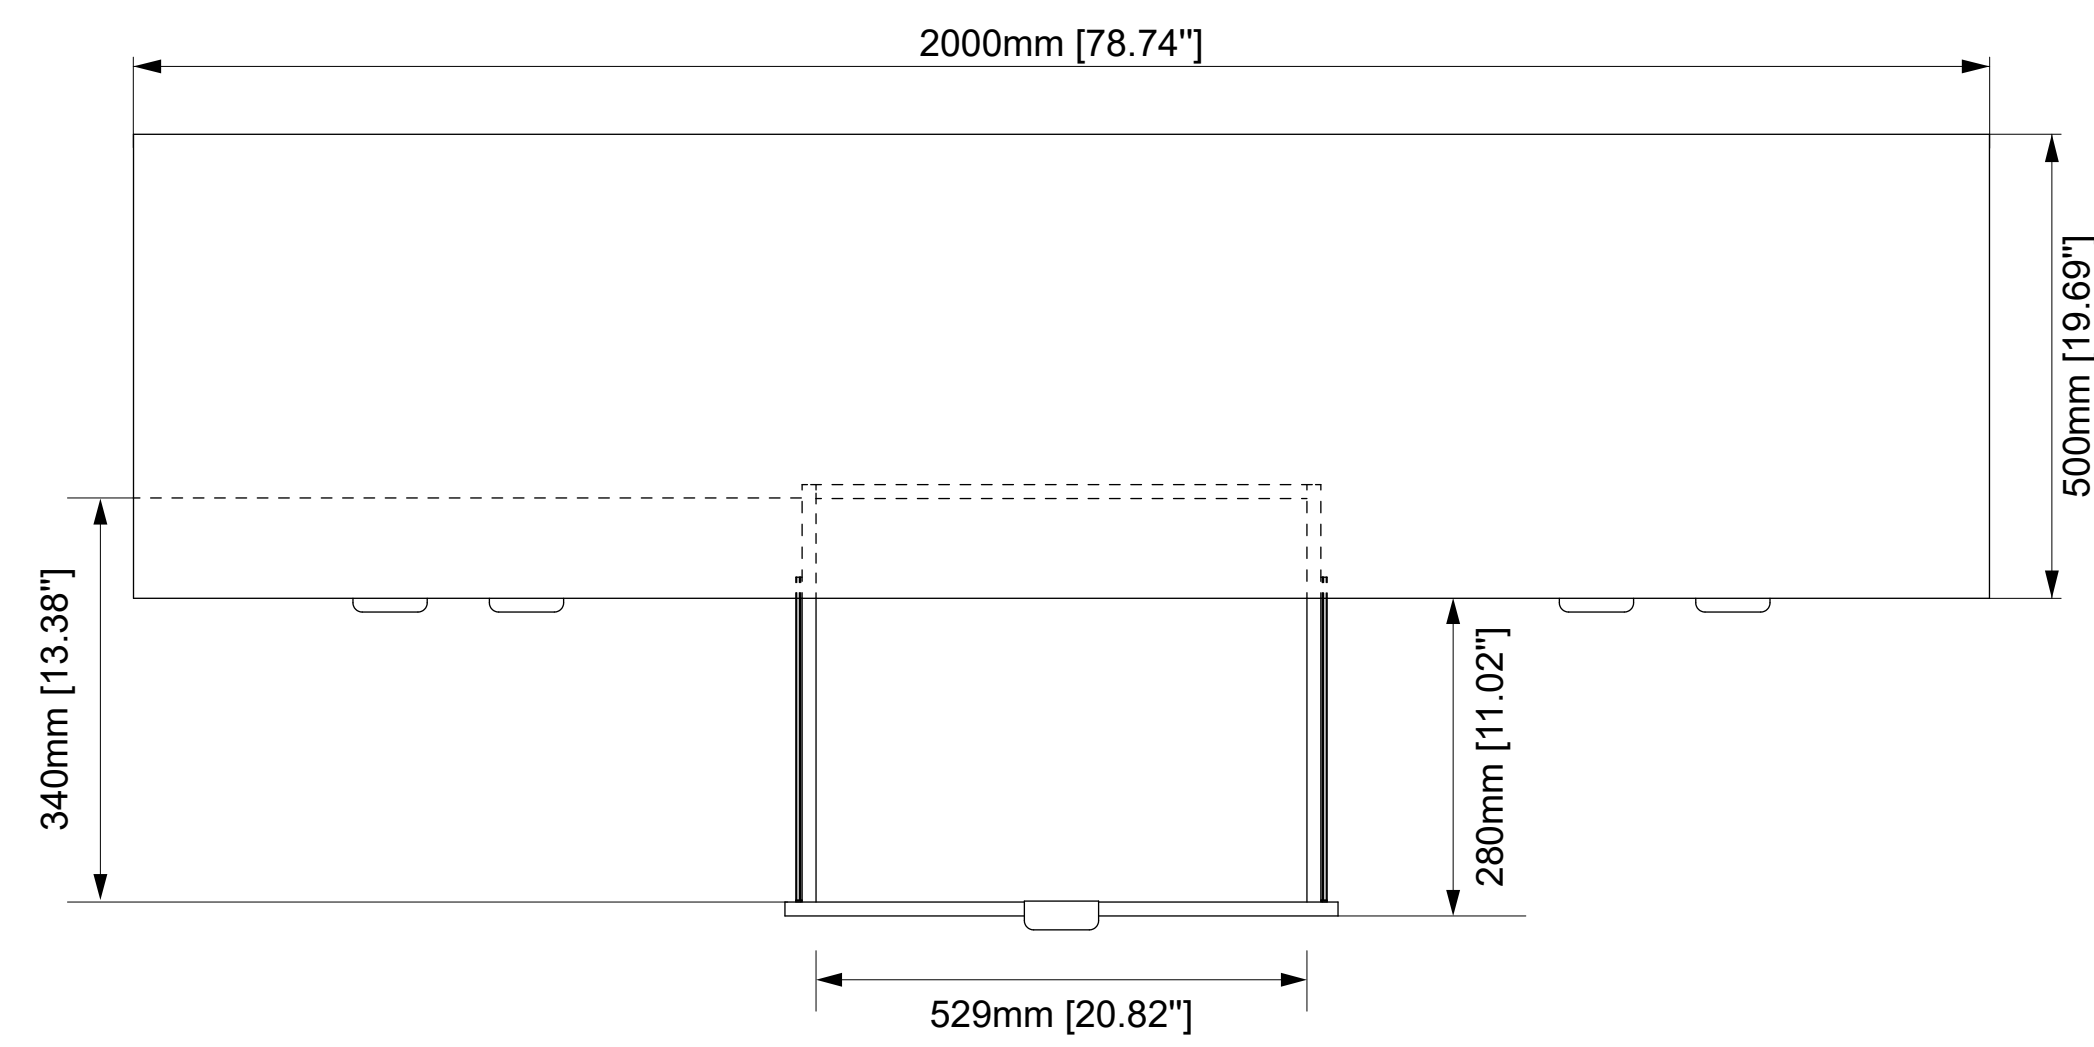

STATUS 状态

FRONT VIEW

ERGOAV™

ERFFX4-01XX Extra Large Enclosed Cabinet

The information and designs contained in this document are confidential and the proprietary property of BESTERGO, Inc neither the design nor any information contained in this drawing may be reproduced, used, or disclosed to others without the express written permission of BESTERGO, Inc.

3-D View

TOP VIEW

REAR VIEW

SIDE VIEW