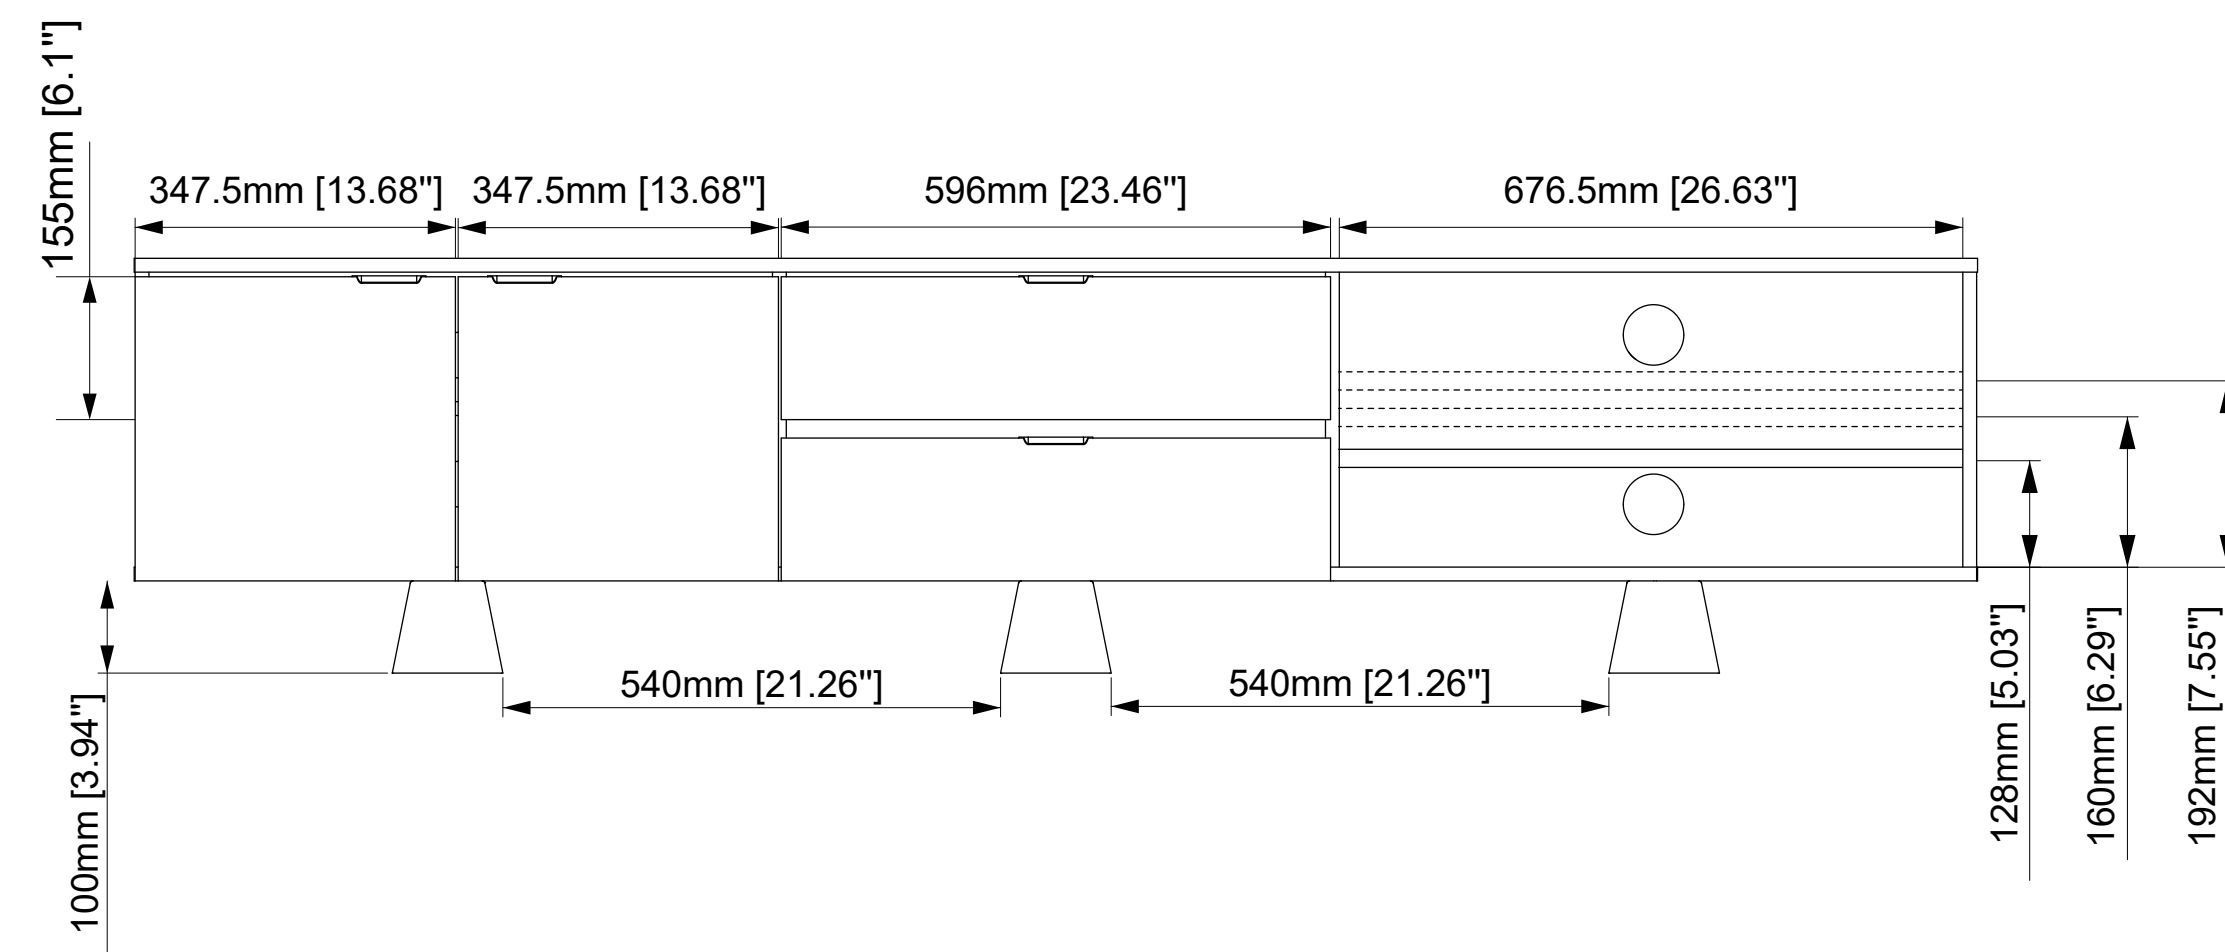

STATUS 状态

FRONT VIEW

ERGOAV™

ERFFX4-01XX Extra Large Enclosed Cabinet

The information and designs contained in this document are confidential and the proprietary property of BESTERGO, Inc neither the design nor any information contained in this drawing may be reproduced, used, or disclosed to others without the express written permission of BESTERGO, Inc.

3-D View

TOP VIEW

REAR VIEW

SIDE VIEW