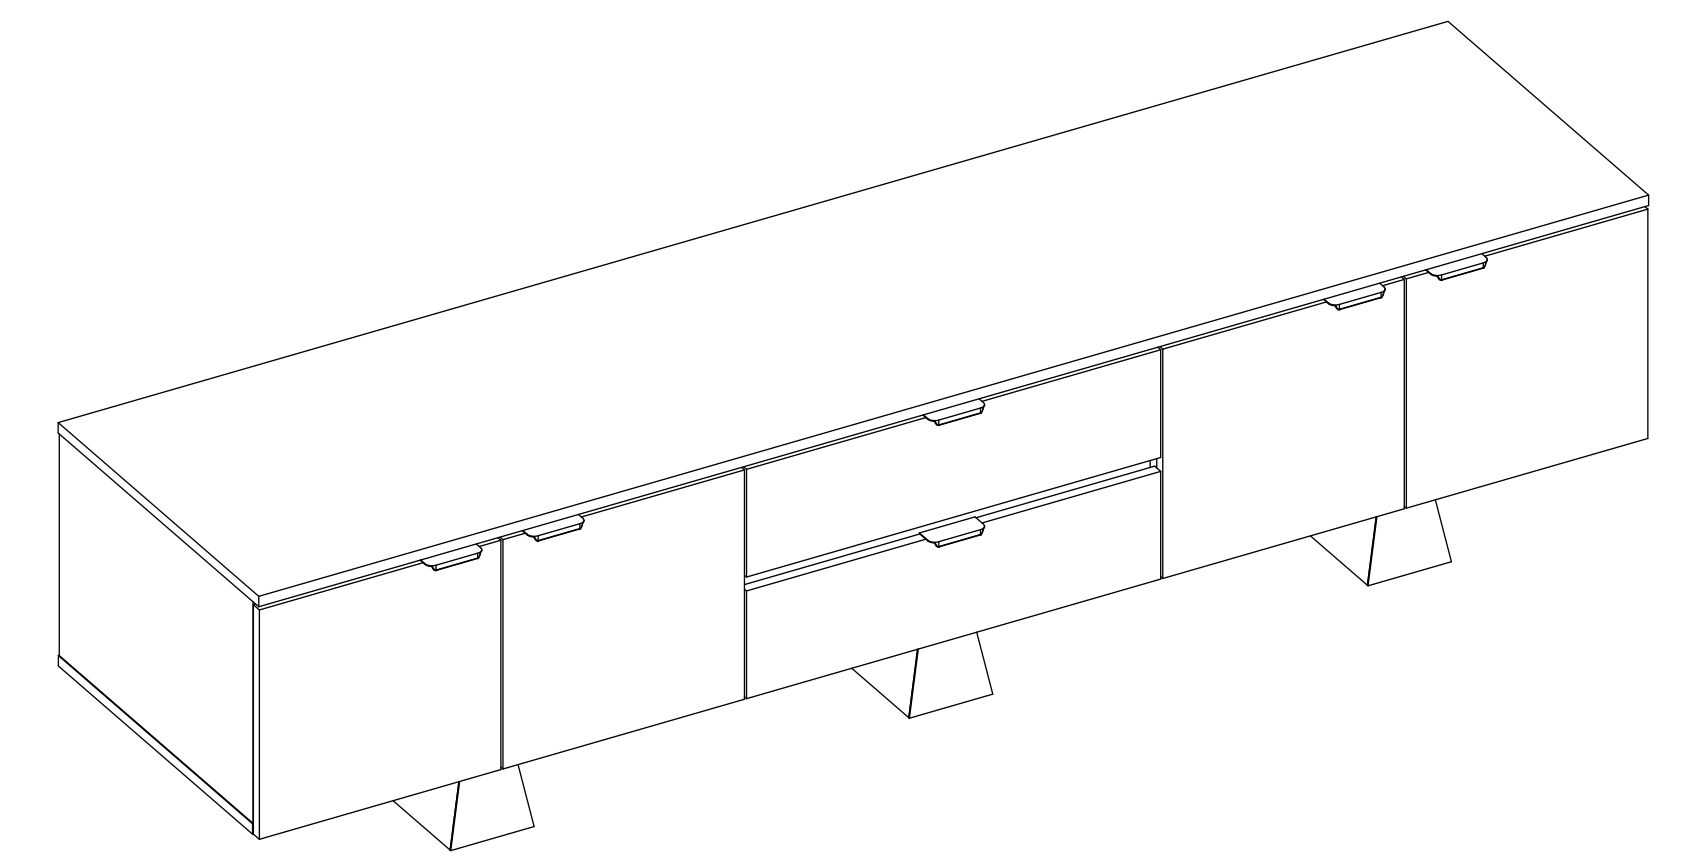

STATUS 状态

FRONT VIEW

ERGOAV™

ERFFX4-01XX Extra Large Enclosed Cabinet

The information and designs contained in this document are confidential and the proprietary property of BESTERGO, Inc neither the design nor any information contained in this drawing may be reproduced, used, or disclosed to others without the express written permission of BESTERGO, Inc.

3-D View

TOP VIEW

REAR VIEW

SIDE VIEW