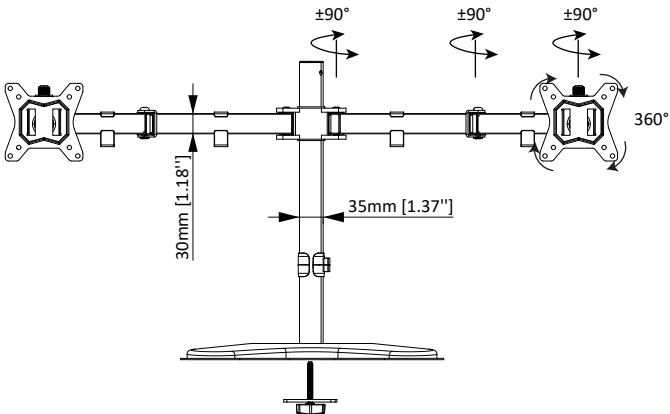

Features

- Universal Compatibility - fits most monitors 13-32" and up to 17 lbs with VESA 75 x 75 or VESA 100 x 100 hole patterns.
- Height, swivel, and tilt adjustments allow the monitors to be placed at the optimal position.
- Versatile mounting options; includes heavy duty base or grommet mount accommodates a variety of desk types.
- The built in cable management feature allows cables to be neatly organized creating a clean look.
- Easy assembly. Step-by-step instruction and universal hardware bag are included in the package.

Package Specifications	PACKAGE SIZE (W x H x D)	PACKAGE WEIGHT	PACKAGE UPC CODE	PACKAGE CONTENTS	UNITS IN PACKAGE
	17.71" x 2.83" x 11.53"	8.7 lbs.	810082200447	Product, Manual, Parts	1 Unit
450mm x 72mm x 293mm	3.95 KG				

Master Carton Specifications	PACKAGE SIZE (W x H x D)	PACKAGE WEIGHT	UNITS IN CARTON	
	18.22" x 12.4" x 12.2"	36.59 lbs.	4 Unit	
463mm x 315mm x 310mm	16.6 KG			

Product Dimensions

MONITOR INTERFACE

TOP VIEW

FRONT VIEW

SIDE VIEW