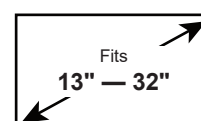

The ERDAM4-01B is a dual Monitor Desk Mount for monitors 13-32" and up to 17 lbs. Height, swivel, and tilt adjustments allow the monitors to be placed at the optimal position. Versatile mounting options; includes heavy duty base or grommet mount accommodates a variety of desk types. The built in cable management feature allows cables to be neatly organized creating a clean look.

Features

- Universal Compatibility - fits most monitors 13-32" and up to 17 lbs with VESA 75 x 75 or VESA 100 x 100 hole patterns.
- Height, swivel, and tilt adjustments allow the monitors to be placed at the optimal position.
- Versatile mounting options; includes heavy duty base or grommet mount accommodates a variety of desk types.
- The built in cable management feature allows cables to be neatly organized creating a clean look.
- Easy assembly. Step-by-step instruction and universal hardware bag are included in the package.

Monitor Compatibility

Model Number ERDAM4-01B **WARRANTY:** 5-Year

Product Specifications	DIMENSIONS (W x H x D)	PRODUCT WEIGHT	LOAD CAPACITY	FINISH	AVAILABLE COLORS
	35.68" x 16.33" x 11"	7.05 lbs.	17 lbs.	Powder Coating	Black
	906.5mm x 415mm x 280mm	3.2 KG	7.7 KG		

Package Specifications	PACKAGE SIZE (W x H x D)	PACKAGE WEIGHT	PACKAGE UPC CODE	PACKAGE CONTENTS	UNITS IN PACKAGE
	17.71" x 2.83" x 11.53"	8.7 lbs.	810082200447	Product, Manual, Parts	1 Unit
450mm x 72mm x 293mm	3.95 KG				