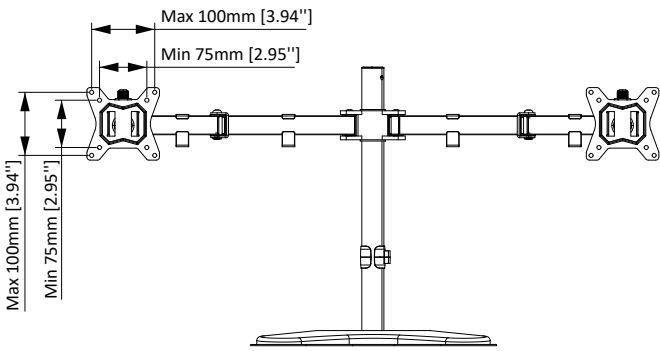

Model Number ERDAM4-01B **WARRANTY:** 5-Year

Product Specifications	DIMENSIONS (W x H x D)	PRODUCT WEIGHT	LOAD CAPACITY	FINISH	AVAILABLE COLORS
	35.68" x 16.33" x 11"	7.05 lbs.	17 lbs.	Powder Coating	Black
	906.5mm x 415mm x 280mm	3.2 KG	7.7 KG		

Package Specifications	PACKAGE SIZE (W x H x D)	PACKAGE WEIGHT	PACKAGE UPC CODE	PACKAGE CONTENTS	UNITS IN PACKAGE
	17.71" x 2.83" x 11.53"	8.7 lbs.	810082200447	Product, Manual, Parts	1 Unit
450mm x 72mm x 293mm	3.95 KG				

Master Carton Specifications	PACKAGE SIZE (W x H x D)	PACKAGE WEIGHT	UNITS IN CARTON	
	18.22" x 12.4" x 12.2"	36.59 lbs.	4 Unit	
463mm x 315mm x 310mm	16.6 KG			

Product Dimensions

MONITOR INTERFACE