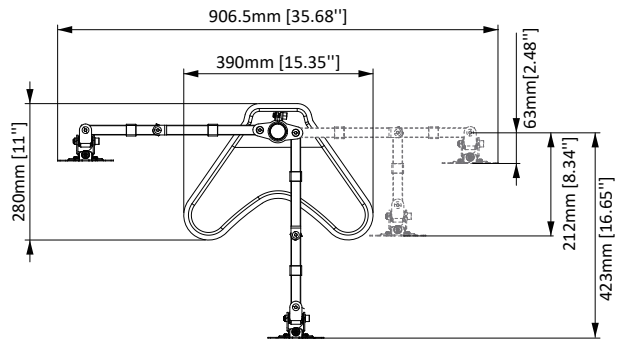

Features

- Universal Compatibility - fits most monitors 13-32" and up to 17 lbs with VESA 75 x 75 or VESA 100 x 100 hole patterns.
- Height, swivel, and tilt adjustments allow the monitors to be placed at the optimal position.
- Versatile mounting options; includes heavy duty base or grommet mount accommodates a variety of desk types.
- The built in cable management feature allows cables to be neatly organized creating a clean look.
- Easy assembly. Step-by-step instruction and universal hardware bag are included in the package.

Monitor Compatibility

Model Number ERDAM4-01B **WARRANTY:** 5-Year

Product Specifications	DIMENSIONS (W x H x D)	PRODUCT WEIGHT	LOAD CAPACITY	FINISH	AVAILABLE COLORS
	35.68" x 16.33" x 11"	7.05 lbs.	17 lbs.	Powder Coating	Black
	906.5mm x 415mm x 280mm	3.2 KG	7.7 KG		

Package Specifications	PACKAGE SIZE (W x H x D)	PACKAGE WEIGHT	PACKAGE UPC CODE	PACKAGE CONTENTS	UNITS IN PACKAGE
	17.71" x 2.83" x 11.53"	8.7 lbs.	810082200447	Product, Manual, Parts	1 Unit
450mm x 72mm x 293mm	3.95 KG				

Master Carton Specifications	PACKAGE SIZE (W x H x D)	PACKAGE WEIGHT	UNITS IN CARTON	
	18.22" x 12.4" x 12.2"	36.59 lbs.	4 Unit	
463mm x 315mm x 310mm	16.6 KG			

Product Dimensions

MONITOR INTERFACE

TOP VIEW