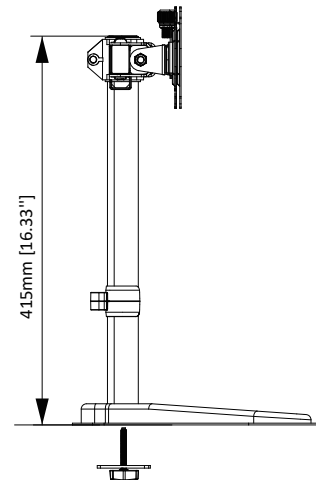

Monitor Compatibility

Model Number ERDAM4-01B **WARRANTY:** 5-Year

Product Specifications	DIMENSIONS (W x H x D)	PRODUCT WEIGHT	LOAD CAPACITY	FINISH	AVAILABLE COLORS
	35.68" x 16.33" x 11"	7.05 lbs.	17 lbs.	Powder Coating	Black
	906.5mm x 415mm x 280mm	3.2 KG	7.7 KG		

Package Specifications	PACKAGE SIZE (W x H x D)	PACKAGE WEIGHT	PACKAGE UPC CODE	PACKAGE CONTENTS	UNITS IN PACKAGE
	17.71" x 2.83" x 11.53"	8.7 lbs.	810082200447	Product, Manual, Parts	1 Unit
450mm x 72mm x 293mm	3.95 KG				

Master Carton Specifications	PACKAGE SIZE (W x H x D)	PACKAGE WEIGHT	UNITS IN CARTON	
	18.22" x 12.4" x 12.2"	36.59 lbs.	4 Unit	
463mm x 315mm x 310mm	16.6 KG			

Product Dimensions

MONITOR INTERFACE

TOP VIEW

FRONT VIEW

SIDE VIEW