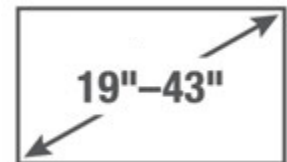

The ERTSS2-01B is a Swiveling Tabletop TV Stand with safety straps for TV's 19" to 43" with an elegant design, including glass base that will match any décor.

The ERTSS2-01B is a great solution for customers who desire the safety and the viewing angle flexibility of a motion wall mount but who prefer the simplicity of a Tabletop TV stand or who don't have the ability to wall mount their TV.

TV Compatibility

Product Dimensions

VESA Compatibility

Front View

Side View

Swivel View

TV Height Adjustment Range