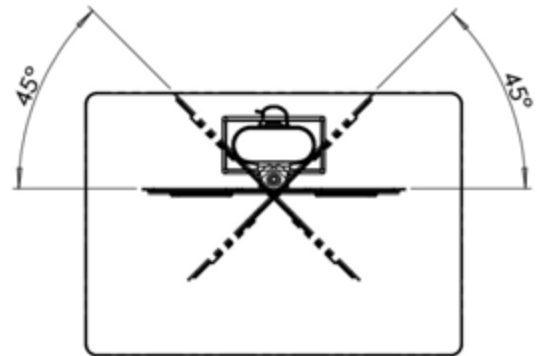

The ERTSS2-01B is a Swiveling Tabletop TV Stand with safety straps for TV's 19" to 43" with an elegant design, including glass base that will match any décor.

The ERTSS2-01B is a great solution for customers who desire the safety and the viewing angle flexibility of a motion wall mount but who prefer the simplicity of a Tabletop TV stand or who don't have the ability to wall mount their TV.

Features

- Included safety straps help prevent TV tip-overs
- 3 different height adjustments allow for optimum TV position and use with soundbars
- Oversized base provides a safe foundation
- Swiveling design allows for increased TV viewing angles

TV Compatibility

Product Dimensions

VESA Compatibility

Front View

Side View

Swivel View

TV Height Adjustment Range