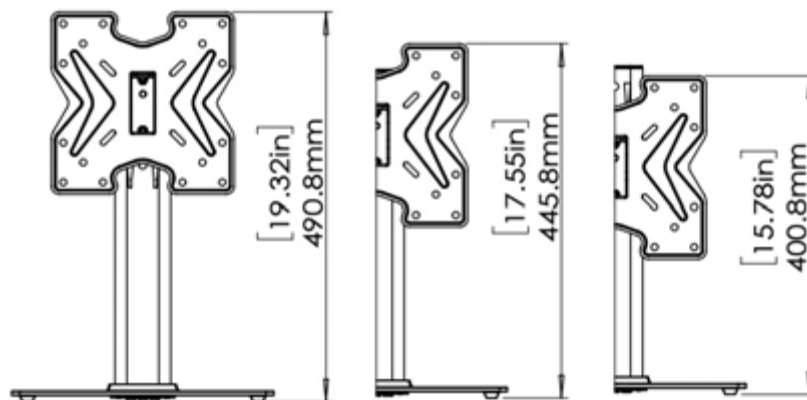

The ERTSS2-01B is a Swiveling Tabletop TV Stand with safety straps for TV's 19" to 43" with an elegant design, including glass base that will match any décor.

The ERTSS2-01B is a great solution for customers who desire the safety and the viewing angle flexibility of a motion wall mount but who prefer the simplicity of a Tabletop TV stand or who don't have the ability to wall mount their TV.

TV Compatibility

Product Dimensions

VESA Compatibility

Front View

Side View

Swivel View

TV Height Adjustment Range