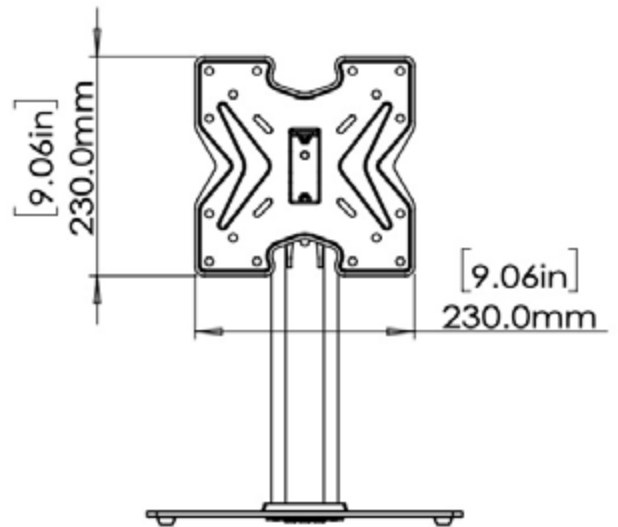

The ERTSS2-01B is a Swiveling Tabletop TV Stand with safety straps for TV's 19" to 43" with an elegant design, including glass base that will match any décor.

The ERTSS2-01B is a great solution for customers who desire the safety and the viewing angle flexibility of a motion wall mount but who prefer the simplicity of a Tabletop TV stand or who don't have the ability to wall mount their TV.

Features

- Included safety straps help prevent TV tip-overs
- 3 different height adjustments allow for optimum TV position and use with soundbars
- Oversized base provides a safe foundation
- Swiveling design allows for increased TV viewing angles

TV Compatibility

Product Dimensions

VESA Compatibility

Front View

Side View

Swivel View

TV Height Adjustment Range