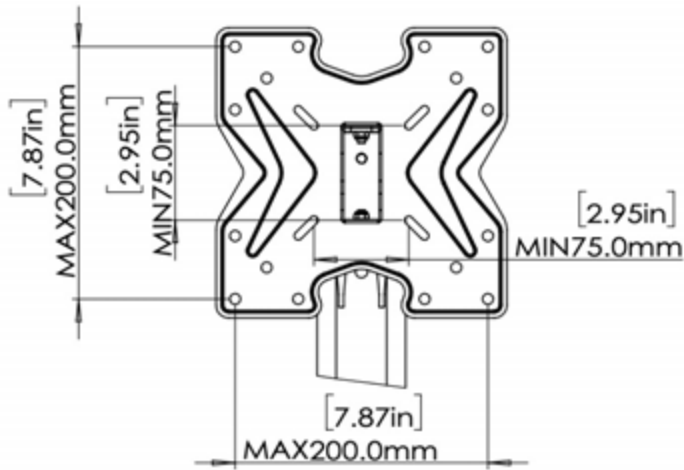

The ERTSS2-01B is a Swiveling Tabletop TV Stand with safety straps for TV's 19" to 43" with an elegant design, including glass base that will match any décor.

The ERTSS2-01B is a great solution for customers who desire the safety and the viewing angle flexibility of a motion wall mount but who prefer the simplicity of a Tabletop TV stand or who don't have the ability to wall mount their TV.

Features

- Included safety straps help prevent TV tip-overs
- 3 different height adjustments allow for optimum TV position and use with soundbars
- Oversized base provides a safe foundation
- Swiveling design allows for increased TV viewing angles

TV Compatibility

Product Dimensions

VESA Compatibility

Front View

Side View

Swivel View

TV Height Adjustment Range