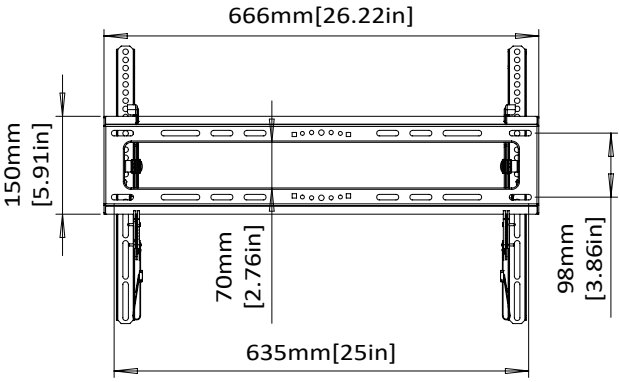

## TV Compatibility

<b>Model Number</b>	<b>ERMTL1-01B</b>	<b>WARRANTY:</b>	<b>5-Year</b>
---------------------	-------------------	------------------	---------------

<b>Product Specifications</b>	DIMENSIONS (W x H x D)	PRODUCT WEIGHT	LOAD CAPACITY	FINISH	AVAILABLE COLORS
	26.22" x 16.73" x 2.61"	4.7 lbs.	115 lbs.	Powder Coating	Black
	666mm x 425mm x 66.5mm	2.14 KG	52.16 KG		

<b>Package Specifications</b>	PACKAGE SIZE (W x H x D)	PACKAGE WEIGHT	PACKAGE UPC CODE	PACKAGE CONTENTS	UNITS IN PACKAGE
	27.1" x 2.87" x 6.18"	6.65 lbs.	810082200195	Product, Manual, Mounting Template, Parts	1 Unit
690mm x 73mm x 157mm	3.02 KG				

<b>Master Carton Specifications</b>	PACKAGE SIZE (W x H x D)	PACKAGE WEIGHT	UNITS IN CARTON	
	27.75" x 9.29" x 12.83"	41.53 lbs.	6 Unit	
705mm x 236mm x 326mm	18.84 KG			

### Product Dimensions

**TV INTERFACE**

**SIDE VIEW - TILTING**

**WALL PLATE**

**SIDE VIEW**