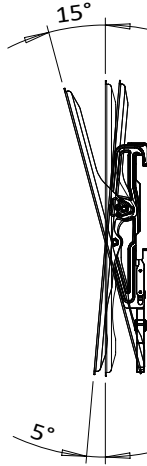

SIDE VIEW - TILTING