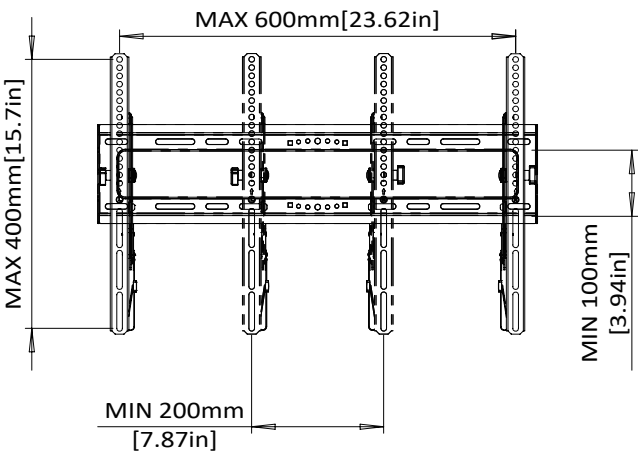

## Features

- Universal Compatibility - Fits most 43"-75" TVs with VESA pattern from 200 x 100 mm to 600 x 400mm weighing up to 115 lbs.
- Tilting functionality helps with reducing reflections and enhances the viewing experience.
- Unique latching mechanism allows TV to be attached securely and removed from wall plate quickly and easily.
- Horizontal shift allows TV to be moved horizontally on wall plate to allow optimal placement on wall.
- Easy three step installation. Step-by-step instruction, wall plate template, and universal hardware bag are included in the package.

## TV Compatibility

<b>Model Number</b>	<b>ERMTL1-01B</b>	<b>WARRANTY:</b>	<b>5-Year</b>
---------------------	-------------------	------------------	---------------

<b>Product Specifications</b>	DIMENSIONS (W x H x D)	PRODUCT WEIGHT	LOAD CAPACITY	FINISH	AVAILABLE COLORS
	26.22" x 16.73" x 2.61"	4.7 lbs.	115 lbs.	Powder Coating	Black
	666mm x 425mm x 66.5mm	2.14 KG	52.16 KG		

<b>Package Specifications</b>	PACKAGE SIZE (W x H x D)	PACKAGE WEIGHT	PACKAGE UPC CODE	PACKAGE CONTENTS	UNITS IN PACKAGE
	27.1" x 2.87" x 6.18"	6.65 lbs.	810082200195	Product, Manual, Mounting Template, Parts	1 Unit
690mm x 73mm x 157mm	3.02 KG				

### Product Dimensions

**TV INTERFACE**

**SIDE VIEW - TILTING**

**WALL PLATE**

**SIDE VIEW**