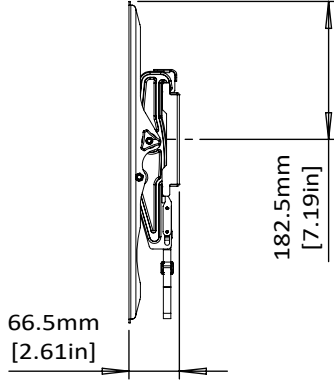

## TV Compatibility

<b>Model Number</b>	<b>ERMTL1-01B</b>	<b>WARRANTY:</b>	<b>5-Year</b>
---------------------	-------------------	------------------	---------------

<b>Product Specifications</b>	DIMENSIONS (W x H x D)	PRODUCT WEIGHT	LOAD CAPACITY	FINISH	AVAILABLE COLORS
	26.22" x 16.73" x 2.61"	4.7 lbs.	115 lbs.	Powder Coating	Black
	666mm x 425mm x 66.5mm	2.14 KG	52.16 KG		

<b>Package Specifications</b>	PACKAGE SIZE (W x H x D)	PACKAGE WEIGHT	PACKAGE UPC CODE	PACKAGE CONTENTS	UNITS IN PACKAGE
	27.1" x 2.87" x 6.18"	6.65 lbs.	810082200195	Product, Manual, Mounting Template, Parts	1 Unit
690mm x 73mm x 157mm	3.02 KG				

<b>Master Carton Specifications</b>	PACKAGE SIZE (W x H x D)	PACKAGE WEIGHT	UNITS IN CARTON	
	27.75" x 9.29" x 12.83"	41.53 lbs.	6 Unit	
705mm x 236mm x 326mm	18.84 KG			

### Product Dimensions

**TV INTERFACE**

**SIDE VIEW - TILTING**

**WALL PLATE**

**SIDE VIEW**