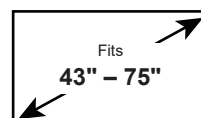

The ERMTL1-01B tilting mount fits most TVs 43" to 75" and up to 115 lbs. Tilting functionality helps with reducing reflections and enhances the viewing experience. Unique latching mechanism allows TV to be attached securely and removed from wall plate quickly and easily. Horizontal shift allows TV to be moved horizontally on wall plate to allow optimal placement on wall. This product has been safety tested and UL Certified.

## Features

- Universal Compatibility - Fits most 43"-75" TVs with VESA pattern from 200 x 100 mm to 600 x 400mm weighing up to 115 lbs.
- Tilting functionality helps with reducing reflections and enhances the viewing experience.
- Unique latching mechanism allows TV to be attached securely and removed from wall plate quickly and easily.
- Horizontal shift allows TV to be moved horizontally on wall plate to allow optimal placement on wall.
- Easy three step installation. Step-by-step instruction, wall plate template, and universal hardware bag are included in the package.

## TV Compatibility

<b>Model Number</b>	<b>ERMTL1-01B</b>	<b>WARRANTY:</b>	<b>5-Year</b>
---------------------	-------------------	------------------	---------------

<b>Product Specifications</b>	DIMENSIONS (W x H x D)	PRODUCT WEIGHT	LOAD CAPACITY	FINISH	AVAILABLE COLORS
	26.22" x 16.73" x 2.61"	4.7 lbs.	115 lbs.	Powder Coating	Black
	666mm x 425mm x 66.5mm	2.14 KG	52.16 KG		

<b>Package Specifications</b>	PACKAGE SIZE (W x H x D)	PACKAGE WEIGHT	PACKAGE UPC CODE	PACKAGE CONTENTS	UNITS IN PACKAGE
	27.1" x 2.87" x 6.18"	6.65 lbs.	810082200195	Product, Manual, Mounting Template, Parts	1 Unit
690mm x 73mm x 157mm	3.02 KG				