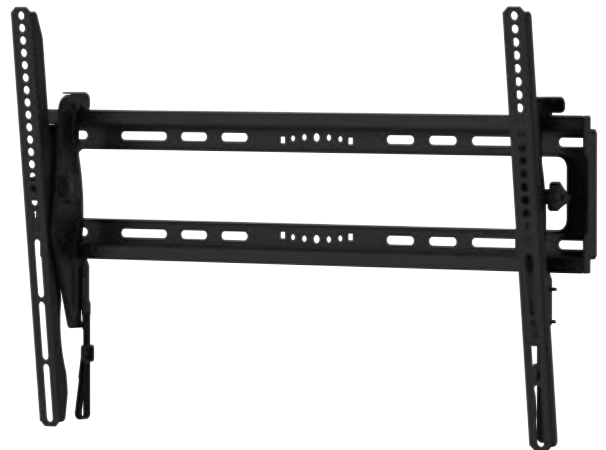

The ERMTL1-01B tilting mount fits most TVs 43" to 75" and up to 115 lbs. Tilting functionality helps with reducing reflections and enhances the viewing experience. Unique latching mechanism allows TV to be attached securely and removed from wall plate quickly and easily. Horizontal shift allows TV to be moved horizontally on wall plate to allow optimal placement on wall. This product has been safety tested and UL Certified.

## Features

- Universal Compatibility - Fits most 43"-75" TVs with VESA pattern from 200 x 100 mm to 600 x 400mm weighing up to 115 lbs.
- Tilting functionality helps with reducing reflections and enhances the viewing experience.
- Unique latching mechanism allows TV to be attached securely and removed from wall plate quickly and easily.
- Horizontal shift allows TV to be moved horizontally on wall plate to allow optimal placement on wall.
- Easy three step installation. Step-by-step instruction, wall plate template, and universal hardware bag are included in the package.

## TV Compatibility

<b>Model Number</b>	<b>ERMTL1-01B</b>	<b>WARRANTY:</b>	<b>5-Year</b>
---------------------	-------------------	------------------	---------------

<b>Product Specifications</b>	DIMENSIONS (W x H x D)	PRODUCT WEIGHT	LOAD CAPACITY	FINISH	AVAILABLE COLORS
	26.22" x 16.73" x 2.61"	4.7 lbs.	115 lbs.	Powder Coating	Black
	666mm x 425mm x 66.5mm	2.14 KG	52.16 KG		

<b>Package Specifications</b>	PACKAGE SIZE (W x H x D)	PACKAGE WEIGHT	PACKAGE UPC CODE	PACKAGE CONTENTS	UNITS IN PACKAGE
	27.1" x 2.87" x 6.18"	6.65 lbs.	810082200195	Product, Manual, Mounting Template, Parts	1 Unit
690mm x 73mm x 157mm	3.02 KG				